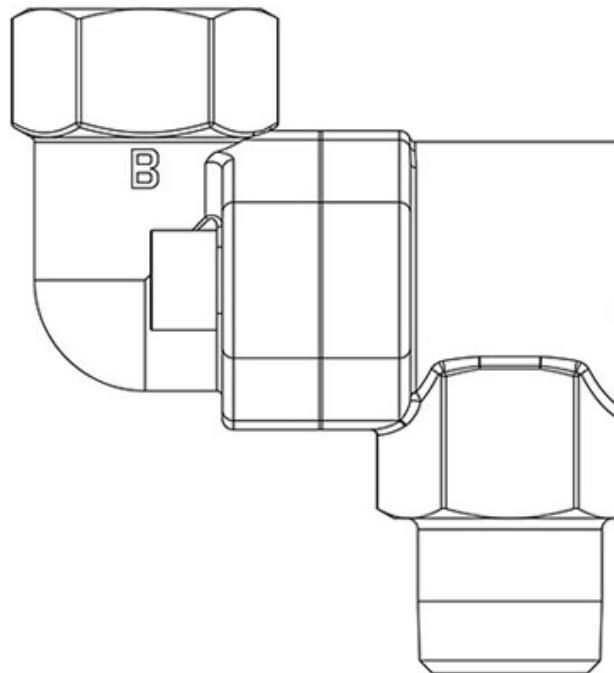

Product Code

3032E/64

Changeover Valve CO2

3/4" NPT - 1/2" NPT
PS = 150 bar

Product use

Switching valves in series 3032E act as a service valve for a pair of safety valves, allowing the use of one and the exclusion of the other. This device allows the user to work on the isolated valve, for periodic inspection or replacement, while the line is completely operative and the system safety is integral.

Accessories for use with refrigerant R744.

Product Details

Supplied connections -

Connections IN 3/4" NPT

Connections OUT 1/2" NPT

Kv [m³/h] 9

PS [bar] 150

MWP [psi] (3) 2175