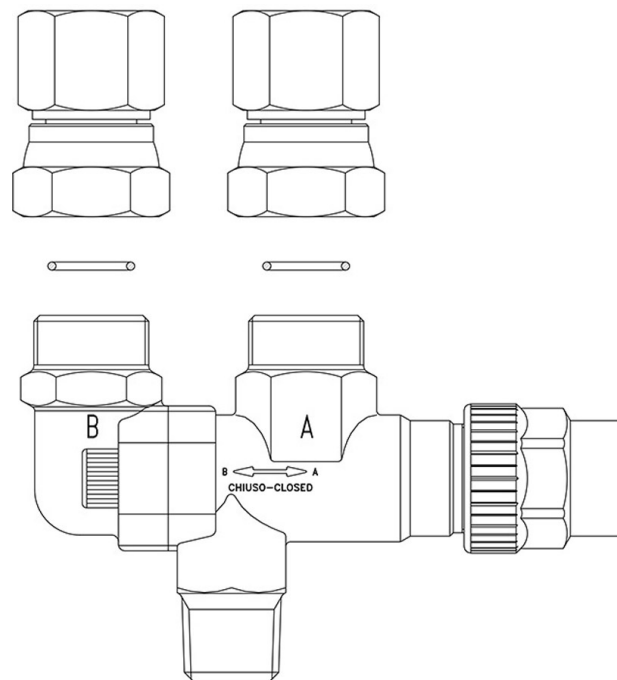

Product Code

3032E/44

Changeover Valve CO2

1/2" NPT - 1/2" NPT
PS = 150 bar

Product use

Switching valves in series 3032E act as a service valve for a pair of safety valves, allowing the use of one and the exclusion of the other. This device allows the user to work on the isolated valve, for periodic inspection or replacement, while the line is completely operative and the system safety is integral.

Accessories for use with refrigerant R744.

Product Details

Supplied connections 3039/4

Connections IN 1/2" NPT

Connections OUT 1/2" NPT

Kv [m³/h] 3,3

PS [bar] 150

MWP [psi] (3) 2175