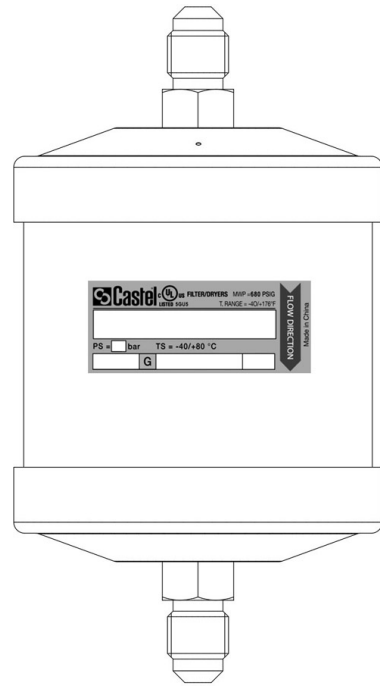

Product Code

**DF208/3**

Anti-Acid Solid Core Filter Drier  
3/8" Flare  
PS = 50 bar - 680 PSI

POLYHEDRA

CLASSIC