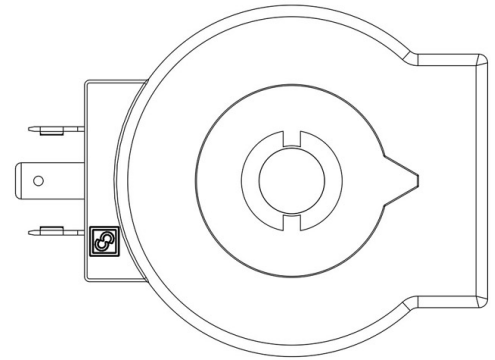

Product Code

9120/RD4

Coil Type HM3
220-230V 50/60Hz

Product use

Coils with the new FAST LOCK fixing system, series 9300 and 9320, and coils with gear fixing systems, series 9110, 9120 and 9160.

Fast-on connections type DIN 43650/A for coils in series: 9120, 9160, 9300 and 9320; co-moulded cables for series 9110 coils. Protection rating IP65; IP68 for series 9160 coils coupled with series 9155 connectors. Available voltages; 24 VAC - 50/60 Hz, 110 VAC - 50/60 Hz, 220/230 VAC - 50/60 Hz, 240 VAC - 50/60 Hz, 380 VAC - 50/60 Hz, 12 VDC, 24 VDC, 27 VDC, 48 VDC.

Connectors in series 9150, normalized DIN 43650, to wire, with IP65 protection rating. Connectors in series 9900, again normalized DIN 43650, pre-wired with various cable lengths, with IP65 protection rating. Connectors in series 9155, to wire, with IP65/68 protection rating.

Product Details

Coil Type	HM3 (1)
Voltage [V]	48 D.C.
Frequency [Hz]	-
Power [W]	22
Cable length [m]	-
Package Pcs.	24

Notes where expressly stated

Castel non si assume alcuna responsabilità per eventuali errori nei cataloghi, opuscoli e altro materiale stampato o indicato nel sito Castel.it. Castel si riserva il diritto di modificare i propri prodotti senza preavviso. Tutti i marchi in questo materiale sono di proprietà di Castel. Tutti i diritti riservati.