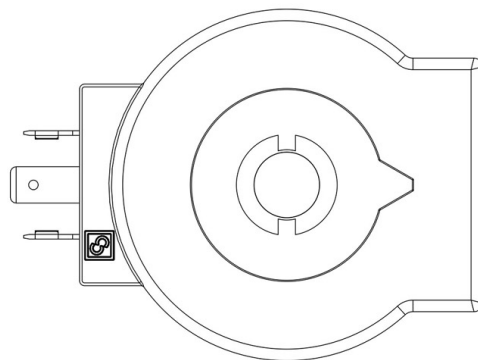

## Product use

Coils with the new FAST LOCK fixing system, series 9300 and 9320, and coils with gear fixing systems, series 9110, 9120 and 9160.

Fast-on connections type DIN 43650/A for coils in series: 9120, 9160, 9300 and 9320; co-moulded cables for series 9110 coils. Protection rating IP65; IP68 for series 9160 coils coupled with series 9155 connectors. Available voltages; 24 VAC - 50/60 Hz, 110 VAC - 50/60 Hz, 220/230 VAC - 50/60 Hz, 240 VAC - 50/60 Hz, 380 VAC - 50/60 Hz, 12 VDC, 24 VDC, 27 VDC, 48 VDC.

Connectors in series 9150, normalized DIN 43650, to wire, with IP65 protection rating. Connectors in series 9900, again normalized DIN 43650, pre-wired with various cable lengths, with IP65 protection rating.

Connectors in series 9155, to wire, with IP65/68 protection rating.