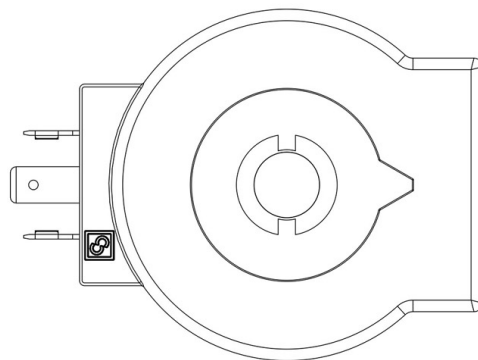

## Product use

Coils with the new FAST LOCK fixing system, series 9300 and 9320, and coils with gear fixing systems, series 9110, 9120 and 9160.

Fast-on connections type DIN 43650/A for coils in series: 9120, 9160, 9300 and 9320; co-moulded cables for series 9110 coils. Protection rating IP65; IP68 for series 9160 coils coupled with series 9155 connectors. Available voltages; 24 VAC - 50/60 Hz, 110 VAC - 50/60 Hz, 220/230 VAC - 50/60 Hz, 240 VAC - 50/60 Hz, 380 VAC - 50/60 Hz, 12 VDC, 24 VDC, 27 VDC, 48 VDC.

Connectors in series 9150, normalized DIN 43650, to wire, with IP65 protection rating. Connectors in series 9900, again normalized DIN 43650, pre-wired with various cable lengths, with IP65 protection rating.