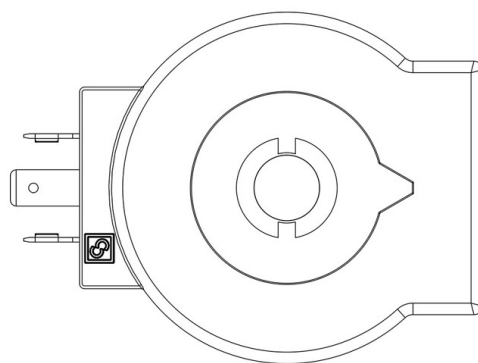

## Product use

Coils with the new FAST LOCK fixing system, series 9300 and 9320, and coils with gear fixing systems, series 9110, 9120 and 9160.

Fast-on connections type DIN 43650/A for coils in series: 9120, 9160, 9300 and 9320; co-moulded cables for series 9110 coils. Protection rating IP65; IP68 for series 9160 coils coupled with series 9155 connectors. Available voltages; 24 VAC - 50/60 Hz, 110 VAC - 50/60 Hz, 220/230 VAC - 50/60 Hz, 240 VAC - 50/60 Hz, 380 VAC - 50/60 Hz, 12 VDC, 24 VDC, 27 VDC, 48 VDC.

Connectors in series 9150, normalized DIN 43650, to wire, with IP65 protection rating. Connectors in series 9900, again normalized DIN 43650, pre-wired with various cable lengths, with IP65 protection rating.