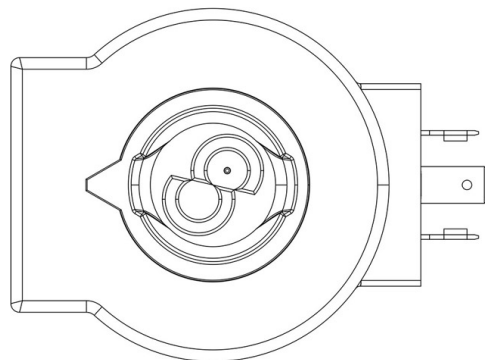

Product Code

9320/RD3

Coil Type HF3
27VDC

POLYHEDRA

CLASSIC

Product use

Coils with the new FAST LOCK fixing system, series 9300 and 9320, and coils with gear fixing systems, series 9110, 9120 and 9160.

Fast-on connections type DIN 43650/A for coils in series: 9120, 9160, 9300 and 9320; co-moulded cables for series 9110 coils. Protection rating IP65; IP68 for series 9160 coils coupled with series 9155 connectors. Available voltages; 24 VAC - 50/60 Hz, 110 VAC - 50/60 Hz, 220/230 VAC - 50/60 Hz, 240 VAC - 50/60 Hz, 380 VAC - 50/60 Hz, 12 VDC, 24 VDC, 27 VDC, 48 VDC.

Connectors in series 9150, normalized DIN 43650, to wire, with IP65 protection rating. Connectors in series 9900, again normalized DIN 43650, pre-wired with various cable lengths, with IP65 protection rating.

Connectors in series 9155, to wire, with IP65/68 protection rating.

Product Details

Coil Type	HF3
Voltage [V]	27 D.C.
Frequency [Hz]	-
Power [W]	20
Cable length [m]	-
Package Pcs.	18

Notes where expressly stated