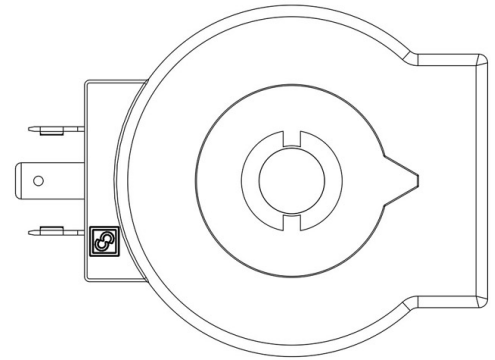

### Product use

Coils with the new FAST LOCK fixing system, series 9300 and 9320, and coils with gear fixing systems, series 9110, 9120 and 9160.

Fast-on connections type DIN 43650/A for coils in series: 9120, 9160, 9300 and 9320; co-moulded cables for series 9110 coils. Protection rating IP65; IP68 for series 9160 coils coupled with series 9155 connectors. Available voltages; 24 VAC - 50/60 Hz, 110 VAC - 50/60 Hz, 220/230 VAC - 50/60 Hz, 240 VAC - 50/60 Hz, 380 VAC - 50/60 Hz, 12 VDC, 24 VDC, 27 VDC, 48 VDC.

Connectors in series 9150, normalized DIN 43650, to wire, with IP65 protection rating. Connectors in series 9900, again normalized DIN 43650, pre-wired with various cable lengths, with IP65 protection rating. Connectors in series 9155, to wire, with IP65/68 protection rating.