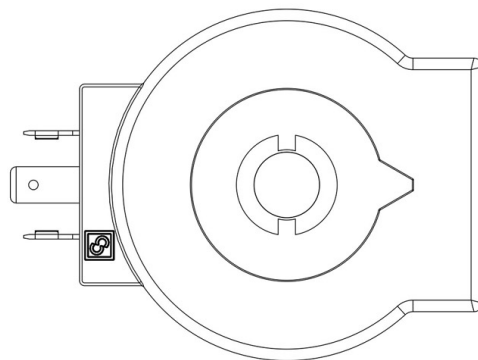

Product Code

9120/RD4

Coil Type HM3
220-230V 50/60Hz

Product use

Coils with the new FAST LOCK fixing system, series 9300 and 9320, and coils with gear fixing systems, series 9110, 9120 and 9160.

Fast-on connections type DIN 43650/A for coils in series: 9120, 9160, 9300 and 9320; co-moulded cables for series 9110 coils. Protection rating IP65; IP68 for series 9160 coils coupled with series 9155 connectors. Available voltages; 24 VAC - 50/60 Hz, 110 VAC - 50/60 Hz, 220/230 VAC - 50/60 Hz, 240 VAC - 50/60 Hz, 380 VAC - 50/60 Hz, 12 VDC, 24 VDC, 27 VDC, 48 VDC.

Connectors in series 9150, normalized DIN 43650, to wire, with IP65 protection rating. Connectors in series 9900, again normalized DIN 43650, pre-wired with various cable lengths, with IP65 protection rating.

Connectors in series 9155, to wire, with IP65/68 protection rating.

Product Details

Coil Type HM3 (1)

Voltage [V] 48 D.C.

Frequency [Hz] -

Power [W] 22

Cable length [m] -

Package Pcs. 24