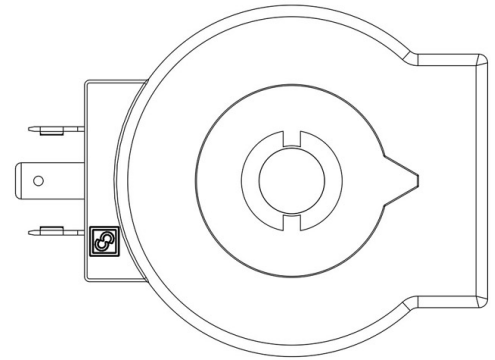

## Product use

Coils with the new FAST LOCK fixing system, series 9300 and 9320, and coils with gear fixing systems, series 9110, 9120 and 9160.

Fast-on connections type DIN 43650/A for coils in series: 9120, 9160, 9300 and 9320; co-moulded cables for series 9110 coils. Protection rating IP65; IP68 for series 9160 coils coupled with series 9155 connectors.