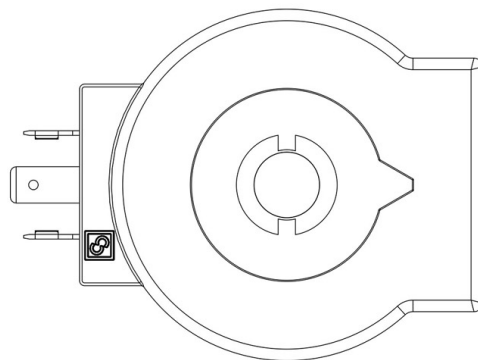

### Product use

Coils with the new FAST LOCK fixing system, series 9300 and 9320, and coils with gear fixing systems, series 9110, 9120 and 9160.

Fast-on connections type DIN 43650/A for coils in series: 9120, 9160, 9300 and 9320; co-moulded cables for series 9110 coils. Protection rating IP65; IP68 for series 9160 coils coupled with series 9155 connectors. Available voltages; 24 VAC - 50/60 Hz, 110 VAC - 50/60 Hz, 220/230 VAC - 50/60 Hz, 240 VAC - 50/60 Hz, 380 VAC - 50/60 Hz, 12 VDC, 24 VDC, 27 VDC, 48 VDC.

Connectors in series 9150, normalized DIN 43650, to wire, with IP65 protection rating. Connectors in series 9900, again normalized DIN 43650, pre-wired with various cable lengths, with IP65 protection rating.