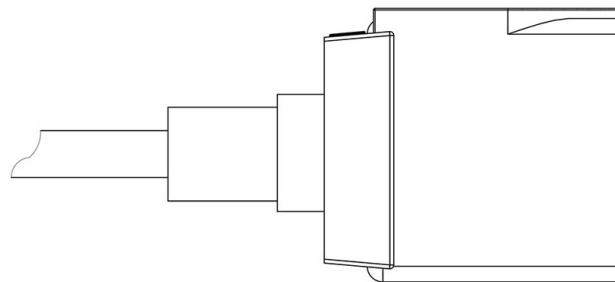

## Product use

Coils with the new FAST LOCK fixing system, series 9300 and 9320, and coils with gear fixing systems, series 9110, 9120 and 9160.

Fast-on connections type DIN 43650/A for coils in series: 9120, 9160, 9300 and 9320; co-moulded cables for series 9110 coils. Protection rating IP65; IP68 for series 9160 coils coupled with series 9155 connectors.