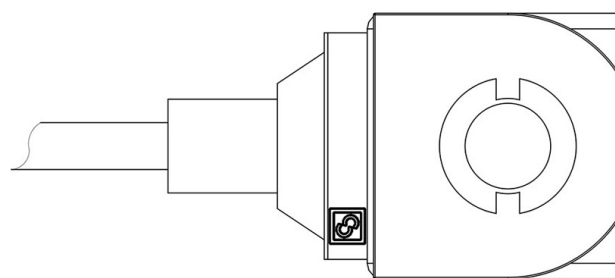

## Product use

Coils with the new FAST LOCK fixing system, series 9300 and 9320, and coils with gear fixing systems, series 9110, 9120 and 9160.

Fast-on connections type DIN 43650/A for coils in series: 9120, 9160, 9300 and 9320; co-moulded cables for series 9110 coils. Protection rating IP65; IP68 for series 9160 coils coupled with series 9155 connectors.