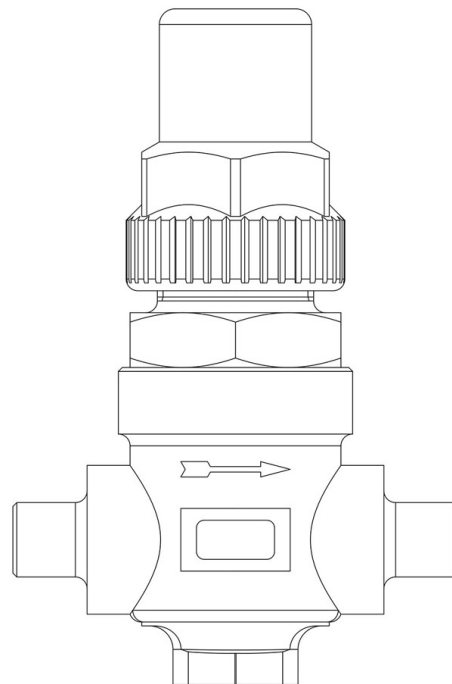

## Product Code

# 6420/3S3

Capped Valve

3/8"Flare x 3/8"ODS<br>PS = 45 bar

CLASSIC

### Product Details

Connections SAE Flare 3/8" - OUT

Connections ODS Ø [in.] 3/8" - IN

ODS Ø [mm] -

Kv [m<sup>3</sup>/h] 1

PS [bar] 45

MWP [psi] (1) 650

TS [°C] min. -40