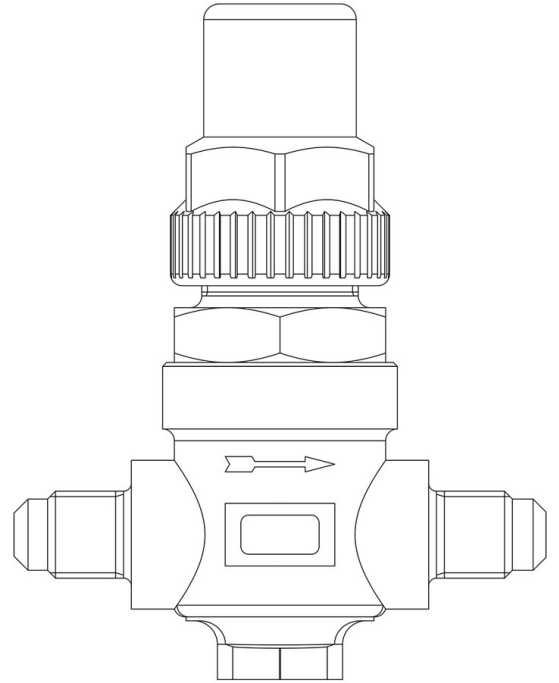

# 6410/6

Capped Valve  
3/4" Sae Flare  
PS = 45 bar

CLASSIC

### Product Details

Connections SAE Flare 3/4"

Connections ODS Ø [in.] -

ODS Ø [mm] -

Kv [m<sup>3</sup>/h] 3,5

PS [bar] 45

MWP [psi] (1) 650

TS [°C] min. -40