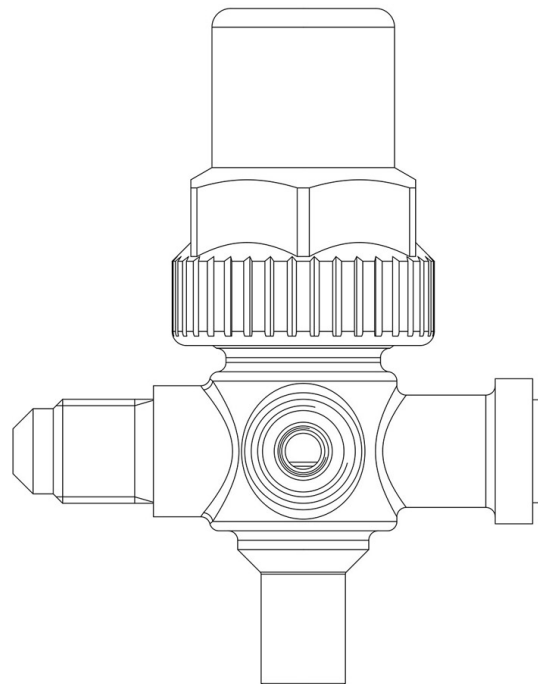

## Product Code

# 6072/22M6

Three Ways Hermetic Valve SX  
1/4"Flarex6mm ODS  
PS = 45 bar

CLASSIC

### Product Details

Access fitting SAE Flare 1/4"

Connections SAE Flare Ø [in.] 1/4"

Connections SAE Flare Ø [mm] -

ODS Ø [in.] -

ODS Ø [mm] 6

Kv[m<sup>3</sup>/h] 0,46

PS[bar] 45