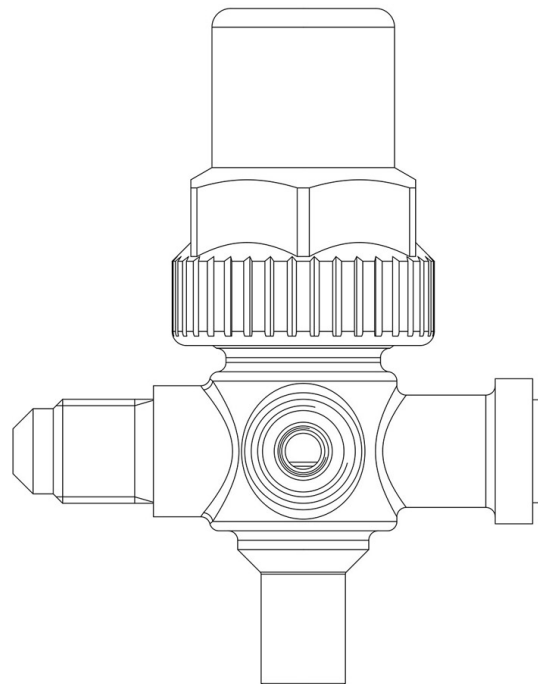

Product Code

6072/22M6

Three Ways Hermetic Valve SX
1/4"Flarex6mm ODS
PS = 45 bar

CLASSIC

Product use

Accessories for use with the following ASHRAE 34:2019 refrigerants, Class A1:

HCFC (R22)

HFC (R134a, R404A, R407C, R410A, R507)

HFO (R1234ze)

HFO + HFC (R448A, R449A, R450A, R452A, R513A, R515A, R515B)

Product Details

Access fitting SAE Flare 1/4"

Connections SAE Flare Ø [in.] 1/4"

Connections SAE Flare Ø [mm] -

ODS Ø [in.] -

ODS Ø [mm] 6