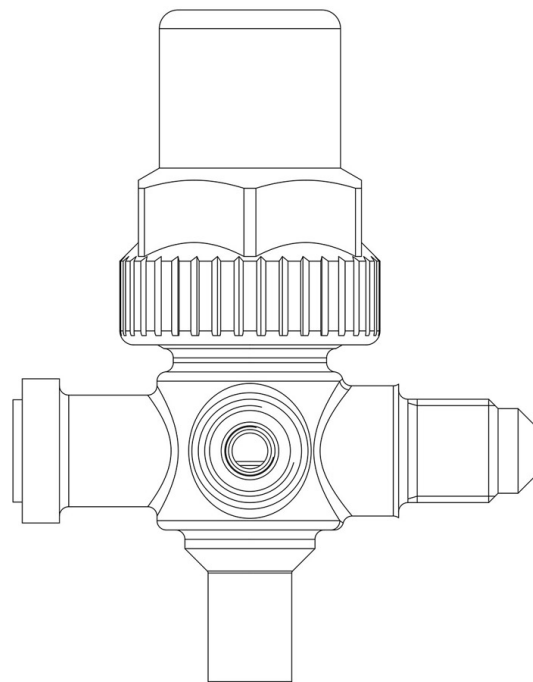

Product Code

6062/22M6

Three Ways Hermetic Valve DX
1/4"Flarex6mm ODS
PS = 45 bar

CLASSIC

Product use

Accessories for use with the following ASHRAE 34:2019 refrigerants, Class A1:

HCFC (R22)

HFC (R134a, R404A, R407C, R410A, R507)

HFO (R1234ze)

HFO + HFC (R448A, R449A, R450A, R452A, R513A, R515A, R515B)

Product Details

Access fitting SAE Flare 1/4"

Connections SAE Flare Ø [in.] 1/4"

Connections SAE Flare Ø [mm] -

ODS Ø [in.] -

ODS Ø [mm] 6