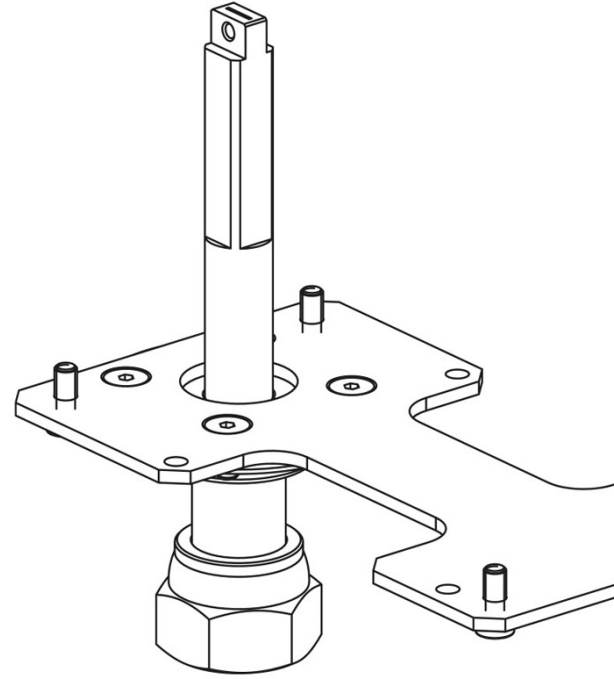

Product Code

**9901/X75**

Actuator Adapter

-

## Product use

Flanged adapters are made by Castel to couple the actuators to the 2-ways ball valves or manual 3-ways ball valves later allowing the conversion from a manual to a motorized valve.