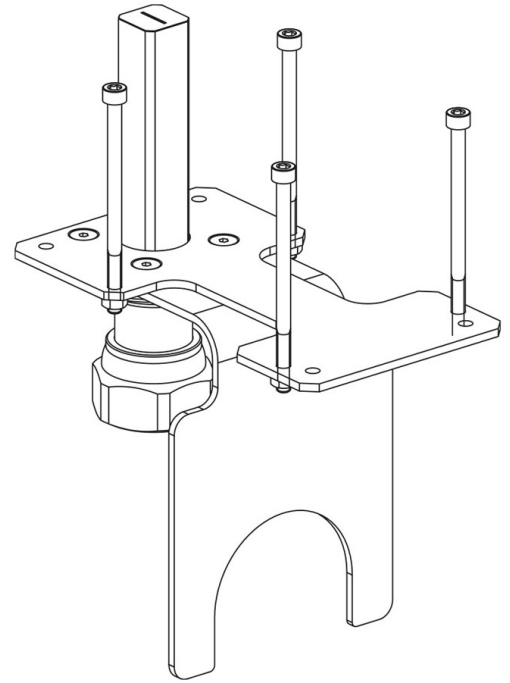

Product Code

9901/X76

Actuator Adapter

GO GREEN

STAINLESS STEEL

POLYHEDRA

CLASSIC

Product use

Flanged adapters are made by Castel to couple the actuators to the 2-ways ball valves or manual 3-ways ball valves later allowing the conversion from a manual to a motorized valve.

Product Details

Package Pcs. 1