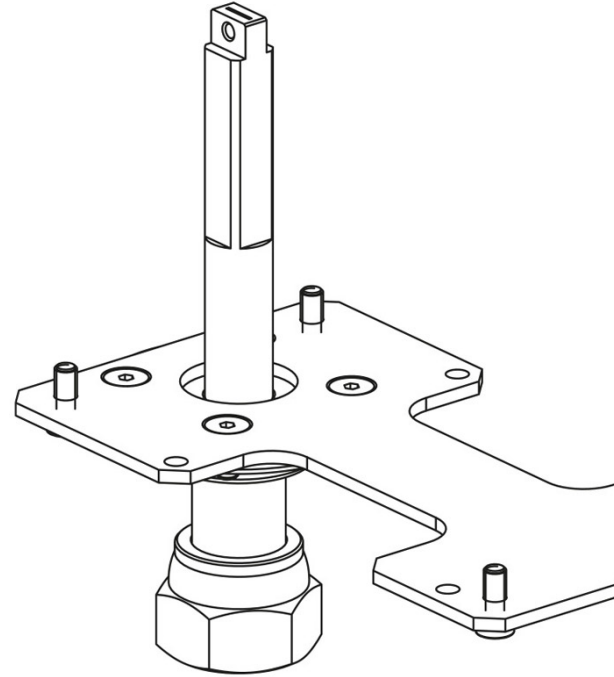

Product Code

**9901/X75**

Actuator Adapter

-

## Product use

Flanged adapters are made by Castel to couple the actuators to the 2-ways ball valves or manual 3-ways ball valves later allowing the conversion from a manual to a motorized valve.

## Product Details

**Package Pcs.** 1