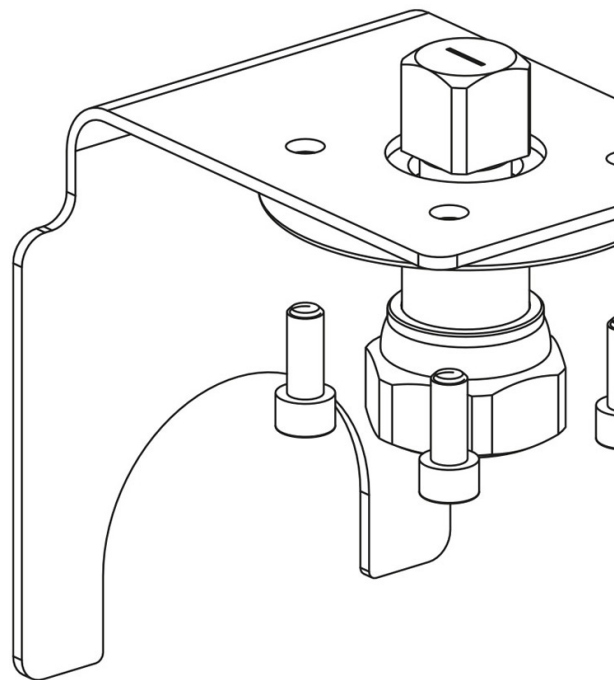

Product Code

9901/X72

Actuator Adapter

-

POLYHEDRA

CLASSIC

Product use

Flanged adapters are made by Castel to couple the actuators to the 2-ways ball valves or manual 3-ways ball valves later allowing the conversion from a manual to a motorized valve.

Product Details

Package Pcs. 1

Notes where expressly stated

see the couplings indicated in the COUPLING SCHEME table