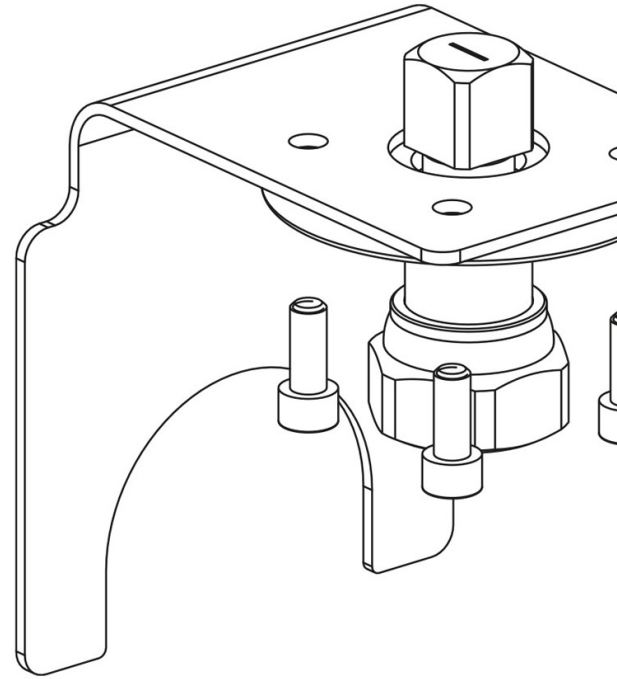

Product Code

9901/X71

Actuator Adapter

-

POLYHEDRA

CLASSIC

Product use

Flanged adapters are made by Castel to couple the actuators to the 2-ways ball valves or manual 3-ways ball valves later allowing the conversion from a manual to a motorized valve.

Product Details

Package Pcs. 1

Notes where expressly stated

see the couplings indicated in the COUPLING SCHEME table