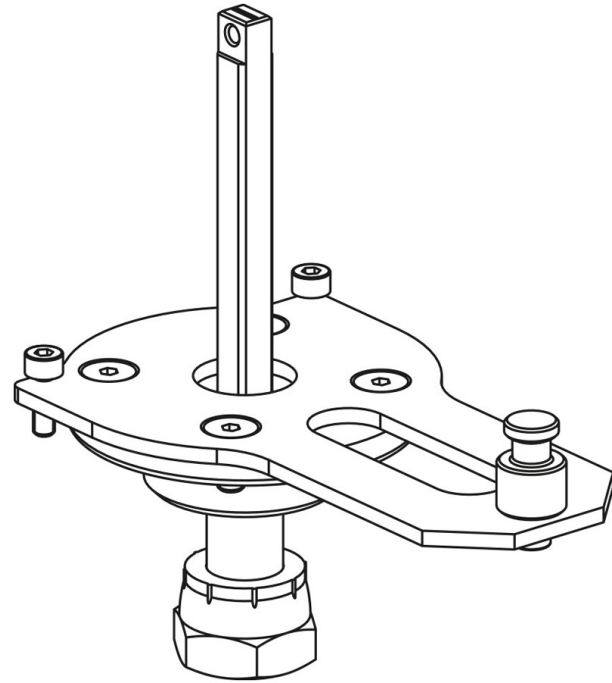

Product Code

**9901/X58**

Actuator Adapter

-

## Product use

Flanged adapters are made by Castel to couple the actuators to the 2-ways ball valves or manual 3-ways ball valves later allowing the conversion from a manual to a motorized valve.