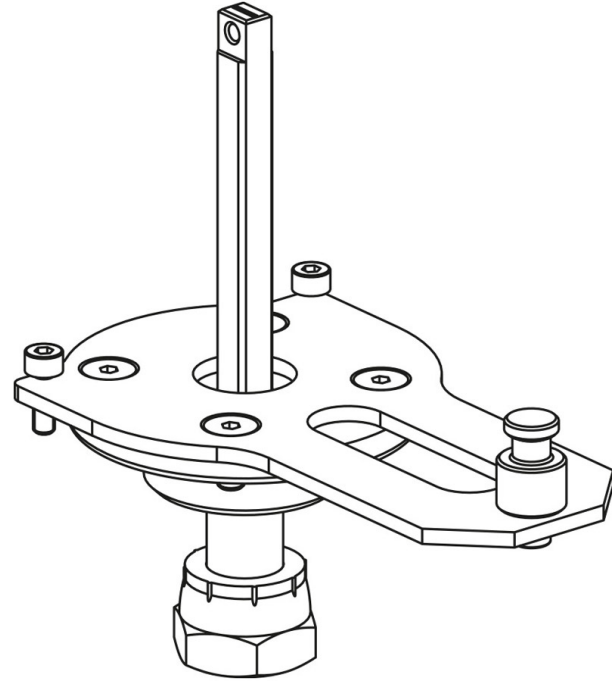

Product Code

**9901/X58**

Actuator Adapter

-

### Product use

Flanged adapters are made by Castel to couple the actuators to the 2-ways ball valves or manual 3-ways ball valves later allowing the conversion from a manual to a motorized valve.

### Product Details

**Package Pcs.** 1