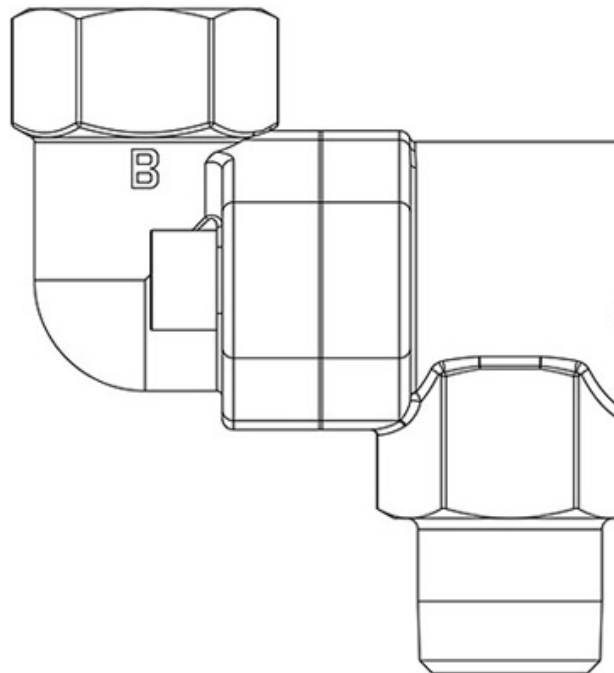

Product Code

3032E/66

Changeover Valve CO2

3/4" NPT - 3/4" NPT
PS = 150 bar

Product use

Switching valves in series 3032E act as a service valve for a pair of safety valves, allowing the use of one and the exclusion of the other. This device allows the user to work on the isolated valve, for periodic inspection or replacement, while the line is completely operative and the system safety is integral.

Accessories for use with refrigerant R744.

Product Details

Supplied connections	-
Connections IN	3/4" NPT
Connections OUT	3/4" NPT
Kv [m³/h]	9
PS [bar]	150
MWP [psi] (3)	2175
TS [°C] min.	-40
TS [°C] max.	+150
Package pcs	6