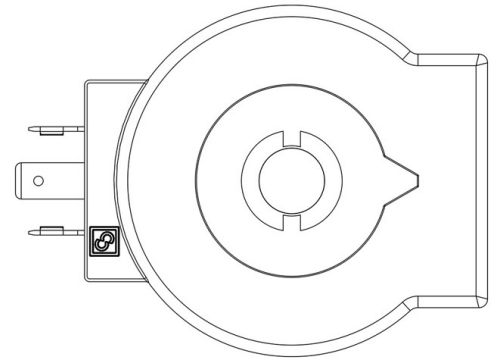

Product Code

9120/RD4

Coil Type HM3
220-230V 50/60Hz

Product use

Coils with the new FAST LOCK fixing system, series 9300 and 9320, and coils with gear fixing systems, series 9110, 9120 and 9160.

Fast-on connections type DIN 43650/A for coils in series: 9120, 9160, 9300 and 9320; co-moulded cables for series 9110 coils. Protection rating IP65; IP68 for series 9160 coils coupled with series 9155 connectors.

Available voltages; 24 VAC - 50/60 Hz, 110 VAC - 50/60 Hz, 220/230 VAC - 50/60 Hz, 240 VAC - 50/60 Hz, 380 VAC - 50/60 Hz, 12 VDC, 24 VDC, 27 VDC, 48 VDC.

Connectors in series 9150, normalized DIN 43650, to wire, with IP65 protection rating. Connectors in series 9900, again normalized DIN 43650, pre-wired with various cable lengths, with IP65 protection rating.

Connectors in series 9155, to wire, with IP65/68 protection rating.

Product Details

Coil Type HM3 (1)

Voltage [V] 48 D.C.

Frequency [Hz] -

Power [W] 22

Cable length [m] -

Package Pcs. 24

Notes where expressly stated

Castel non si assume alcuna responsabilità per eventuali errori nei cataloghi, opuscoli e altro materiale stampato o indicato nel sito Castel.it. Castel si riserva il diritto di modificare i propri prodotti senza preavviso. Tutti i marchi in questo materiale sono di proprietà di Castel. Tutti i diritti riservati.

Castel assumes no responsibility for any errors in catalogs, brochures and other material printed or indicated on the Castel.it website. Castel reserves the right to modify its products without notice. All trademarks in this material are the property of Castel. All rights reserved.