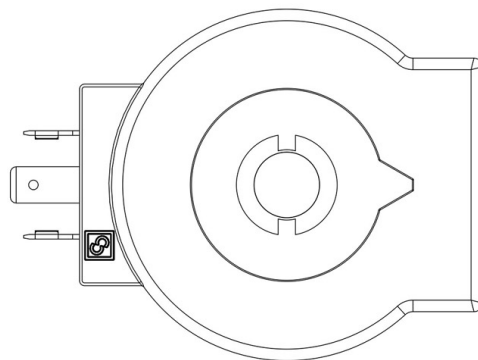

### Product use

Coils with the new FAST LOCK fixing system, series 9300 and 9320, and coils with gear fixing systems, series 9110, 9120 and 9160.

Fast-on connections type DIN 43650/A for coils in series: 9120, 9160, 9300 and 9320; co-moulded cables for series 9110 coils. Protection rating IP65; IP68 for series 9160 coils coupled with series 9155 connectors. Available voltages; 24 VAC - 50/60 Hz, 110 VAC - 50/60 Hz, 220/230 VAC - 50/60 Hz, 240 VAC - 50/60 Hz, 380 VAC - 50/60 Hz, 12 VDC, 24 VDC, 27 VDC, 48 VDC.

Connectors in series 9150, normalized DIN 43650, to wire, with IP65 protection rating. Connectors in series 9900, again normalized DIN 43650, pre-wired with various cable lengths, with IP65 protection rating.

Connectors in series 9155, to wire, with IP65/68 protection rating.