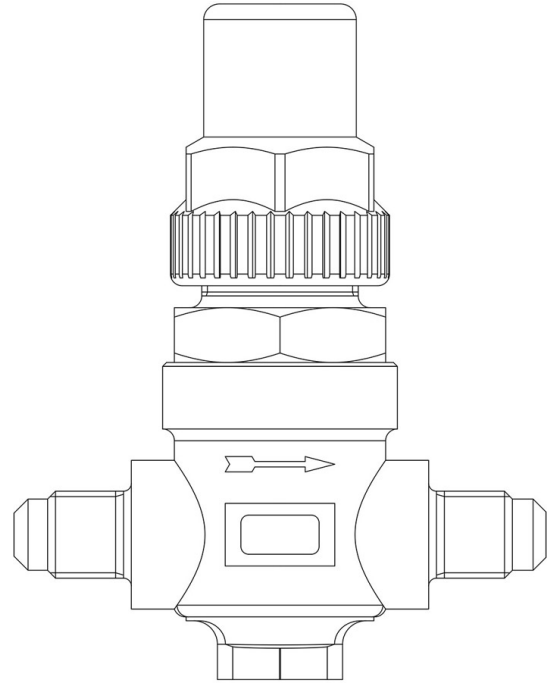

# 6410/6

Capped Valve  
3/4" Sae Flare  
PS = 45 bar

CLASSIC

### Product Details

Connections SAE Flare 3/4"

Connections ODS Ø [in.] -

ODS Ø [mm] -

Kv [m<sup>3</sup>/h] 3,5

PS [bar] 45

MWP [psi] (1) 650

TS [°C] min. -40