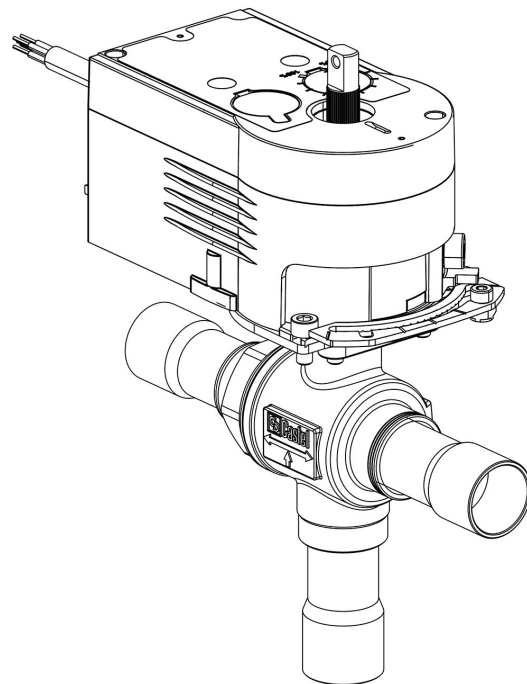

# 6690M/6A2

3 Ways Motorized Ball Valve  
3/4" ODS 24V<br>PS = 45 bar