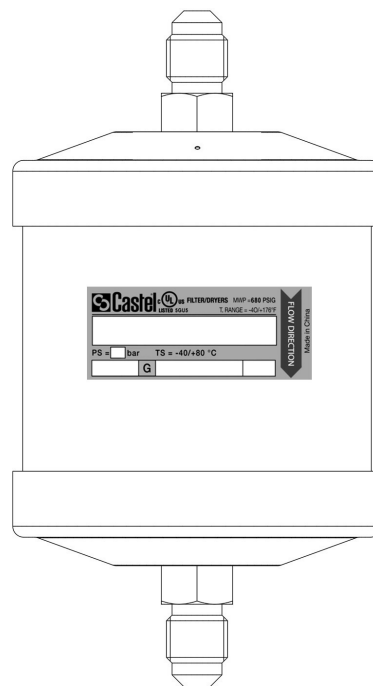

# DF305/2

Solid Core Filter Drier

1/4" Flare  
PS = 50 bar - 680 psi

POLYHEDRA

CLASSIC