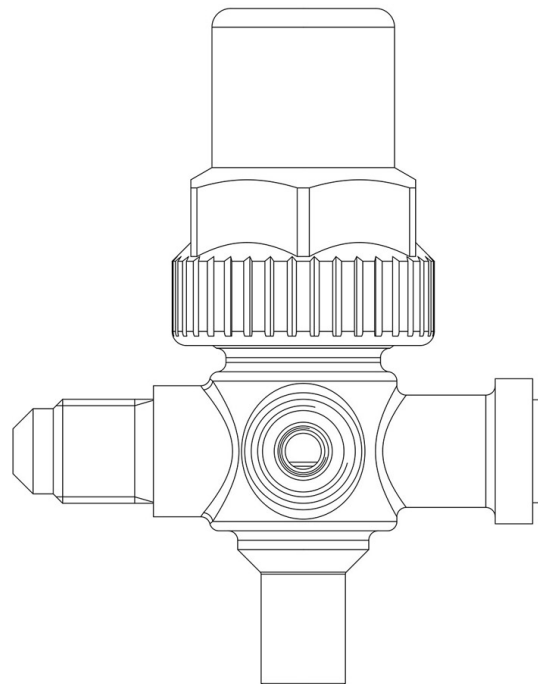

## Product Code

# 6072/24M12

Three Ways Hermetic Valve SX  
1/2"Flarex12mm ODS<br>PS = 45 bar

CLASSIC

### Product Details

Access fitting SAE Flare 1/4"

Connections SAE Flare Ø [in.] 1/2"

Connections SAE Flare Ø [mm] -

ODS Ø [in.] -

ODS Ø [mm] 12

Kv[m<sup>3</sup>/h] 2,55

PS[bar] 45