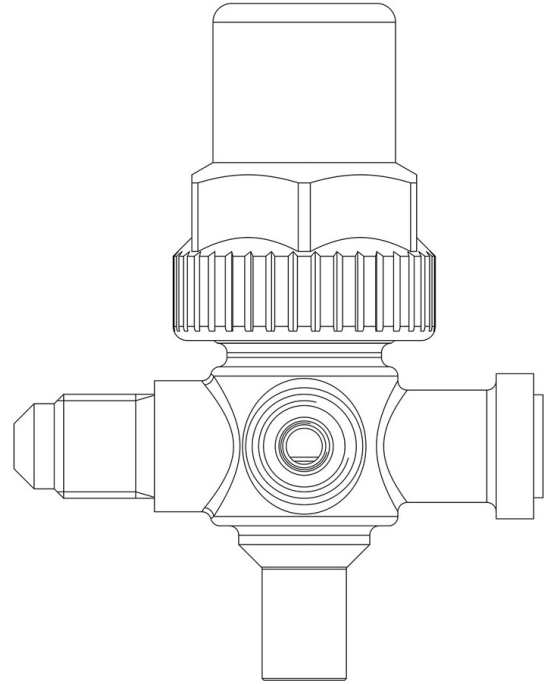

Product Code

6072/22M6

Three Ways Hermetic Valve SX
1/4"Flarex6mm ODS
PS = 45 bar

CLASSIC

Product use

Accessories for use with the following ASHRAE 34:2019 refrigerants, Class A1:

HCFC (R22)

HFC (R134a, R404A, R407C, R410A, R507)

HFO (R1234ze)

HFO + HFC (R448A, R449A, R450A, R452A, R513A, R515A, R515B)

Product Details

Access fitting SAE Flare 1/4"

Connections SAE Flare Ø [in.] 1/4"

Connections SAE Flare Ø [mm] -

ODS Ø [in.] -

ODS Ø [mm] 6