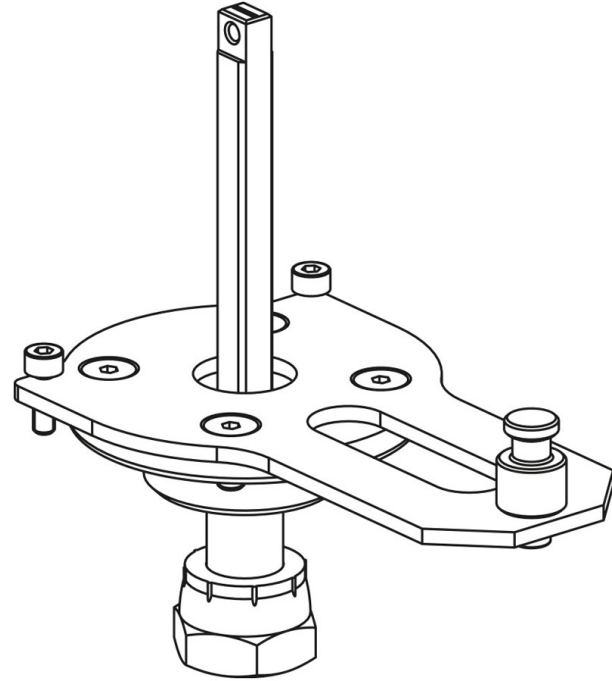

Product Code

9901/X58

Actuator Adapter

-

Product use

Flanged adapters are made by Castel to couple the actuators to the 2-ways ball valves or manual 3-ways ball valves later allowing the conversion from a manual to a motorized valve.

Product Details

Package Pcs. 1

Notes where expressly stated

see the couplings indicated in the COUPLING SCHEME table