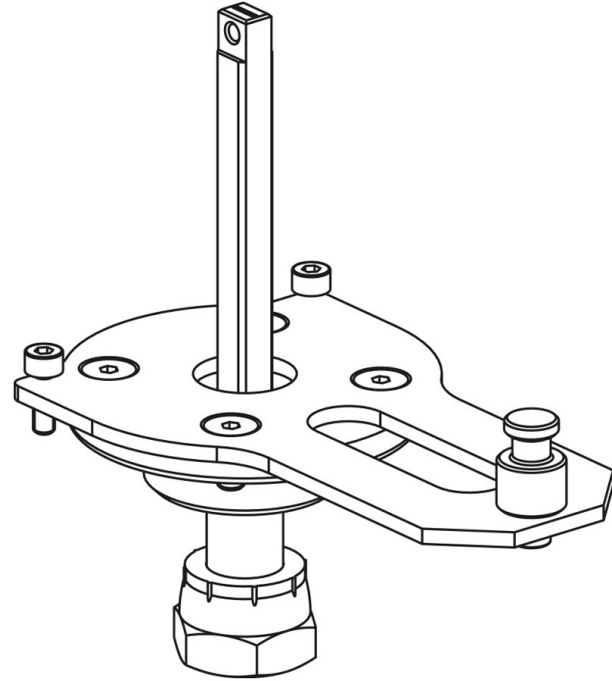

Product Code

**9901/X58**

Actuator Adapter

-

### Product use

Flanged adapters are made by Castel to couple the actuators to the 2-ways ball valves or manual 3-ways ball valves later allowing the conversion from a manual to a motorized valve.