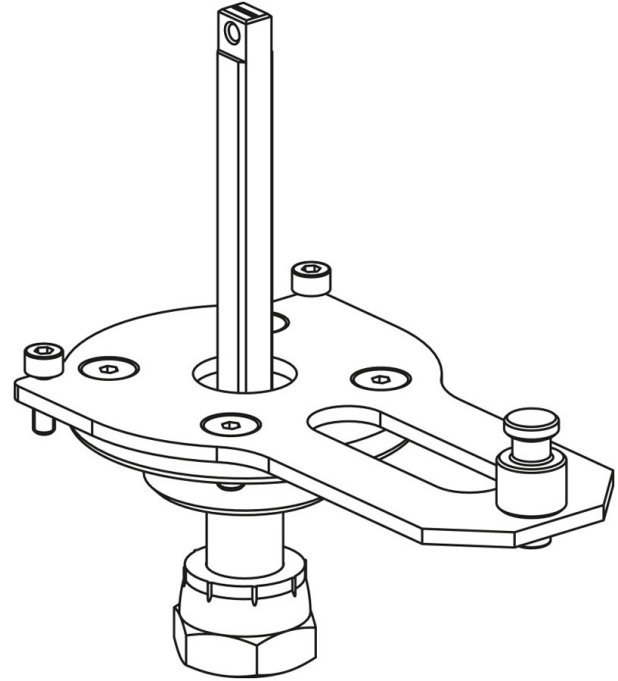

Product Code

9901/X58

Actuator Adapter

-

Product use

Flanged adapters are made by Castel to couple the actuators to the 2-ways ball valves or manual 3-ways ball valves later allowing the conversion from a manual to a motorized valve.

Product Details

Package Pcs. 1

Notes where expressly stated

see the couplings indicated in the COUPLING SCHEME table