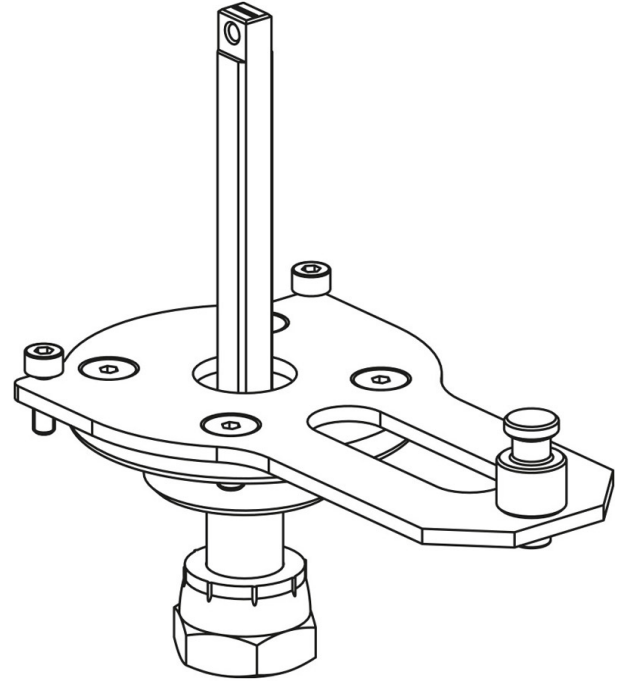

Product Code

**9901/X58**

Actuator Adapter

-

## Product use

Flanged adapters are made by Castel to couple the actuators to the 2-ways ball valves or manual 3-ways ball valves later allowing the conversion from a manual to a motorized valve.

## Product Details

**Package Pcs.** 1