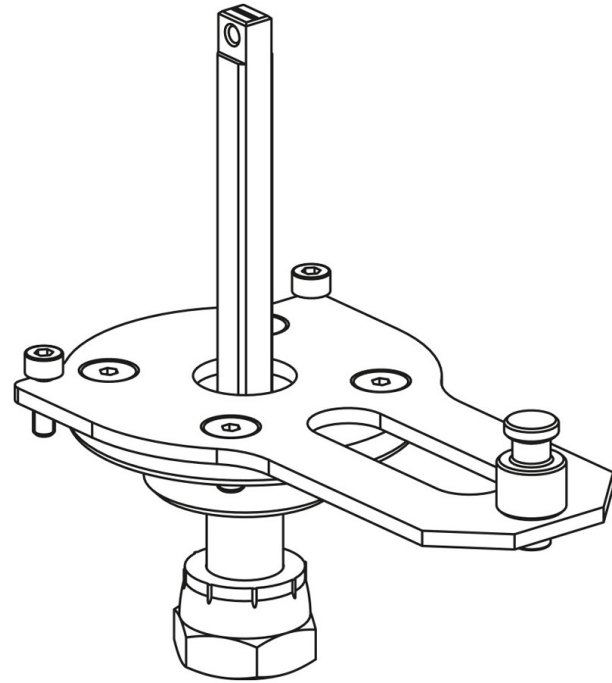

Product Code

9901/X58

Actuator Adapter

-

Product use

Flanged adapters are made by Castel to couple the actuators to the 2-ways ball valves or manual 3-ways ball valves later allowing the conversion from a manual to a motorized valve.

Product Details

Package Pcs. 1

Notes where expressly stated

see the couplings indicated in the COUPLING SCHEME table