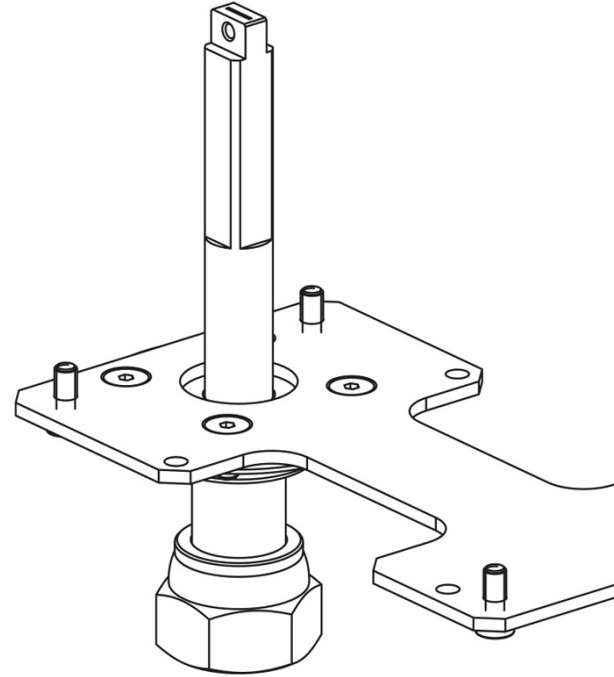

Product Code

**9901/X75**

Actuator Adapter

-

## Product use

Flanged adapters are made by Castel to couple the actuators to the 2-ways ball valves or manual 3-ways ball valves later allowing the conversion from a manual to a motorized valve.