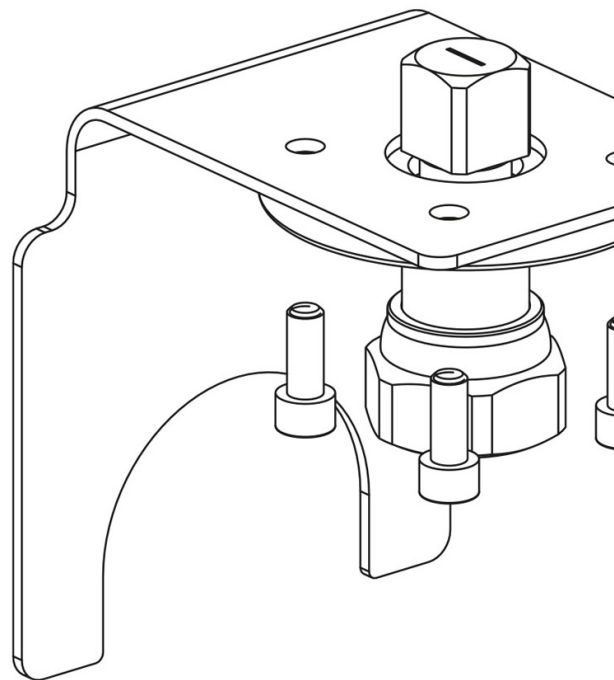

Product Code

9901/X71

Actuator Adapter

-

POLYHEDRA

CLASSIC

Product use

Flanged adapters are made by Castel to couple the actuators to the 2-ways ball valves or manual 3-ways ball valves later allowing the conversion from a manual to a motorized valve.

Product Details

Package Pcs. 1

Notes where expressly stated

see the couplings indicated in the COUPLING SCHEME table