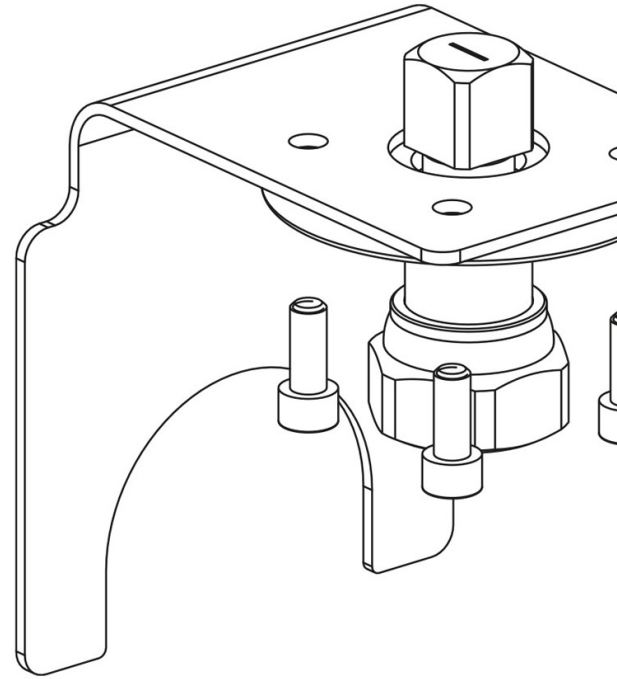

Product Code

**9901/X70**

Actuator Adapter

-

POLYHEDRA

CLASSIC

## Product use

Flanged adapters are made by Castel to couple the actuators to the 2-ways ball valves or manual 3-ways ball valves later allowing the conversion from a manual to a motorized valve.