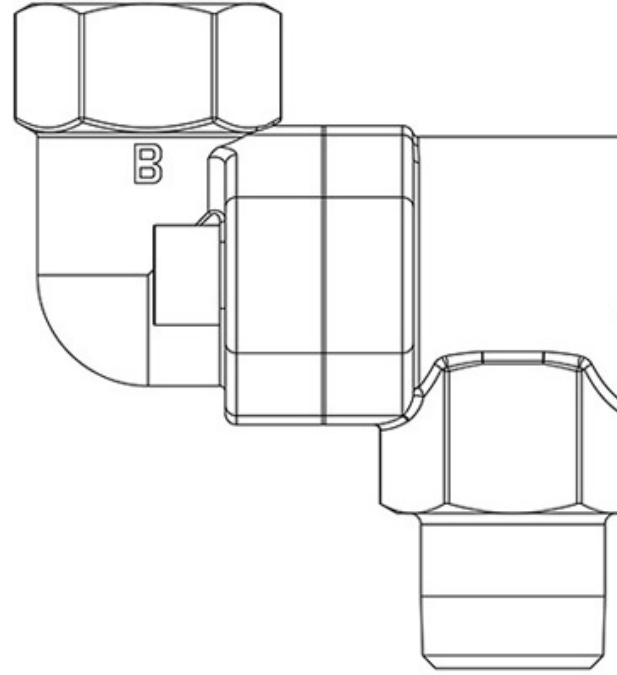

Product Code

3032E/66

Changeover Valve CO2

3/4" NPT - 3/4" NPT
PS = 150 bar

Product use

Switching valves in series 3032E act as a service valve for a pair of safety valves, allowing the use of one and the exclusion of the other. This device allows the user to work on the isolated valve, for periodic inspection or replacement, while the line is completely operative and the system safety is integral.

Accessories for use with refrigerant R744.

Product Details

Supplied connections	-
Connections IN	3/4" NPT
Connections OUT	3/4" NPT
Kv [m³/h]	9
PS [bar]	150
MWP [psi] (3)	2175
TS [°C] min.	-40
TS [°C] max.	+150
Package pcs	6