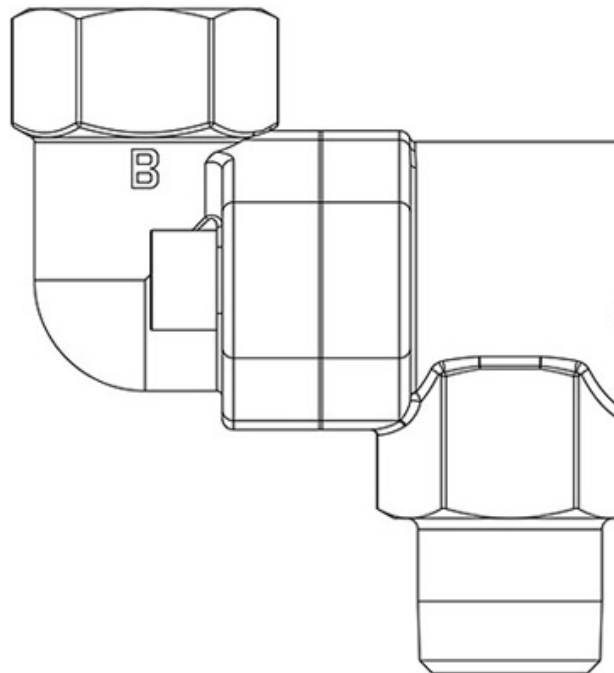

Product Code

3032E/66

Changeover Valve CO2

3/4" NPT - 3/4" NPT
PS = 150 bar

Product use

Switching valves in series 3032E act as a service valve for a pair of safety valves, allowing the use of one and the exclusion of the other. This device allows the user to work on the isolated valve, for periodic inspection or replacement, while the line is completely operative and the system safety is integral.

Accessories for use with refrigerant R744.

Product Details

Supplied connections	-
Connections IN	3/4" NPT
Connections OUT	3/4" NPT
Kv [m ³ /h]	9
PS [bar]	150
MWP [psi] (3)	2175
TS [°C] min.	-40
TS [°C] max.	+150
Package pcs	6