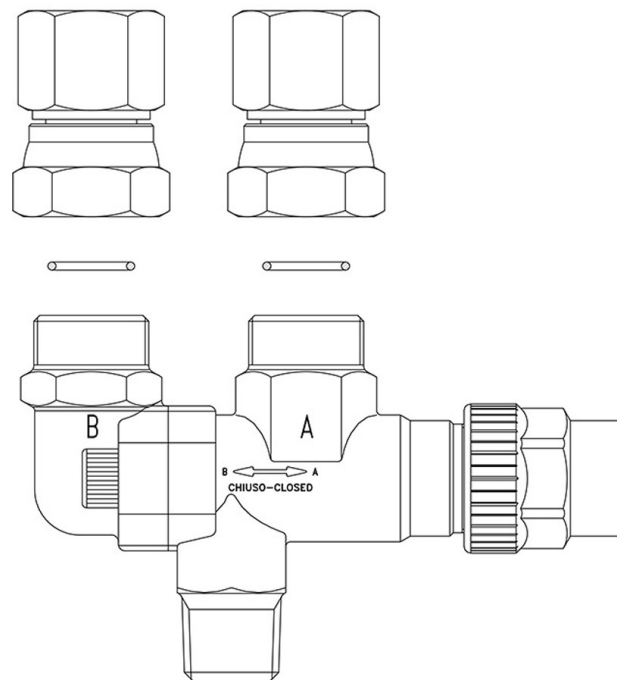

Product Code

**3032E/44**

Changeover Valve CO2

1/2" NPT - 1/2" NPT  
PS = 150 bar

## Product use

Switching valves in series 3032E act as a service valve for a pair of safety valves, allowing the use of one and the exclusion of the other. This device allows the user to work on the isolated valve, for periodic inspection or replacement, while the line is completely operative and the system safety is integral.

## Product Details

Supplied connections 3039/4

Connections IN 1/2" NPT

Connections OUT 1/2" NPT

Kv [m<sup>3</sup>/h] 3,3

PS [bar] 150

MWP [psi] (3) 2175

TS [°C] min. -40