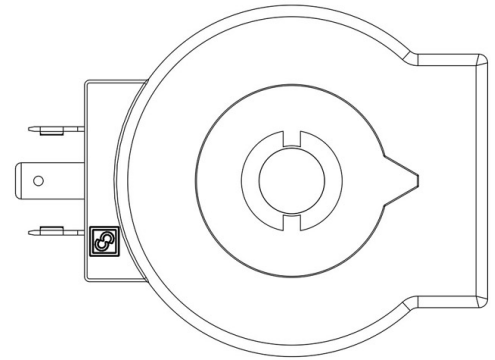

Product Code

9120/RD4

Coil Type HM3
220-230V 50/60Hz

Product use

Coils with the new FAST LOCK fixing system, series 9300 and 9320, and coils with gear fixing systems, series 9110, 9120 and 9160.

Fast-on connections type DIN 43650/A for coils in series: 9120, 9160, 9300 and 9320; co-moulded cables for series 9110 coils. Protection rating IP65; IP68 for series 9160 coils coupled with series 9155 connectors.

Connectors in series 9155, to wire, with IP65/68 protection rating.

Product Details

Coil Type HM3 (1)

Voltage [V] 48 D.C.

Frequency [Hz] -

Power [W] 22

Cable length [m] -

Package Pcs. 24