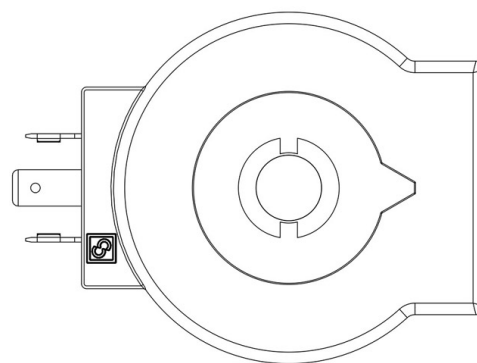

## Product use

Coils with the new FAST LOCK fixing system, series 9300 and 9320, and coils with gear fixing systems, series 9110, 9120 and 9160.

Fast-on connections type DIN 43650/A for coils in series: 9120, 9160, 9300 and 9320; co-moulded cables for series 9110 coils. Protection rating IP65; IP68 for series 9160 coils coupled with series 9155 connectors. Available voltages; 24 VAC - 50/60 Hz, 110 VAC - 50/60 Hz, 220/230 VAC - 50/60 Hz, 240 VAC - 50/60 Hz, 380 VAC - 50/60 Hz, 12 VDC, 24 VDC, 27 VDC, 48 VDC.

Connectors in series 9150, normalized DIN 43650, to wire, with IP65 protection rating. Connectors in series 9900, again normalized DIN 43650, pre-wired with various cable lengths, with IP65 protection rating.