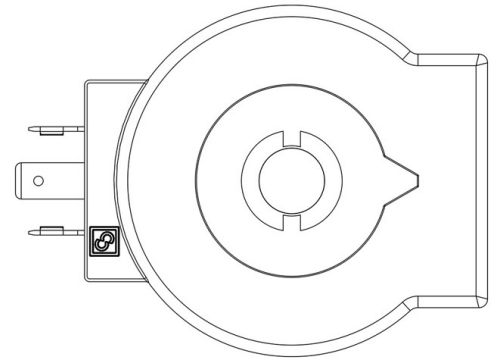

Product Code

9120/RD4

Coil Type HM3
220-230V 50/60Hz

Product use

Coils with the new FAST LOCK fixing system, series 9300 and 9320, and coils with gear fixing systems, series 9110, 9120 and 9160.

Fast-on connections type DIN 43650/A for coils in series: 9120, 9160, 9300 and 9320; co-moulded cables for series 9110 coils. Protection rating IP65; IP68 for series 9160 coils coupled with series 9155 connectors.

Connectors in series 9155, to wire, with IP65/68 protection rating.

Product Details

Coil Type	HM3 (1)
Voltage [V]	48 D.C.
Frequency [Hz]	-
Power [W]	22
Cable length [m]	-
Package Pcs.	24

Notes where expressly stated