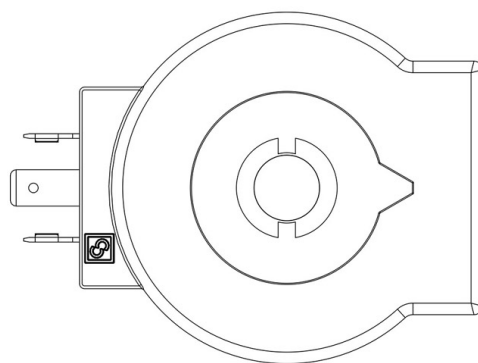

### Product use

Coils with the new FAST LOCK fixing system, series 9300 and 9320, and coils with gear fixing systems, series 9110, 9120 and 9160.

Fast-on connections type DIN 43650/A for coils in series: 9120, 9160, 9300 and 9320; co-moulded cables for series 9110 coils. Protection rating IP65; IP68 for series 9160 coils coupled with series 9155 connectors. Available voltages; 24 VAC - 50/60 Hz, 110 VAC - 50/60 Hz, 220/230 VAC - 50/60 Hz, 240 VAC - 50/60 Hz, 380 VAC - 50/60 Hz, 12 VDC, 24 VDC, 27 VDC, 48 VDC.

Connectors in series 9150, normalized DIN 43650, to wire, with IP65 protection rating. Connectors in series 9900, again normalized DIN 43650, pre-wired with various cable lengths, with IP65 protection rating.