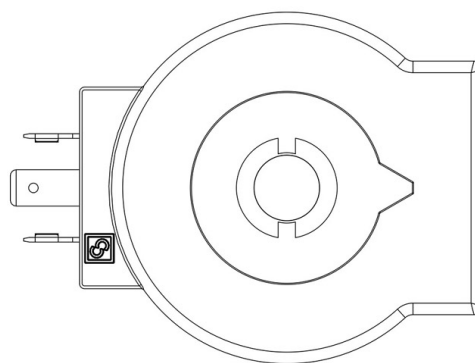

## Product use

Coils with the new FAST LOCK fixing system, series 9300 and 9320, and coils with gear fixing systems, series 9110, 9120 and 9160.

Fast-on connections type DIN 43650/A for coils in series: 9120, 9160, 9300 and 9320; co-moulded cables for series 9110 coils. Protection rating IP65; IP68 for series 9160 coils coupled with series 9155 connectors. Available voltages; 24 VAC - 50/60 Hz, 110 VAC - 50/60 Hz, 220/230 VAC - 50/60 Hz, 240 VAC - 50/60 Hz, 380 VAC - 50/60 Hz, 12 VDC, 24 VDC, 27 VDC, 48 VDC.

Connectors in series 9150, normalized DIN 43650, to wire, with IP65 protection rating. Connectors in series 9900, again normalized DIN 43650, pre-wired with various cable lengths, with IP65 protection rating.