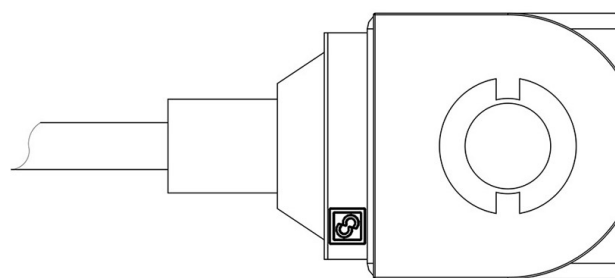

## Product use

Coils with the new FAST LOCK fixing system, series 9300 and 9320, and coils with gear fixing systems, series 9110, 9120 and 9160.

Fast-on connections type DIN 43650/A for coils in series: 9120, 9160, 9300 and 9320; co-moulded cables for series 9110 coils. Protection rating IP65; IP68 for series 9160 coils coupled with series 9155 connectors. Available voltages; 24 VAC - 50/60 Hz, 110 VAC - 50/60 Hz, 220/230 VAC - 50/60 Hz, 240 VAC - 50/60 Hz, 380 VAC - 50/60 Hz, 12 VDC, 24 VDC, 27 VDC, 48 VDC.