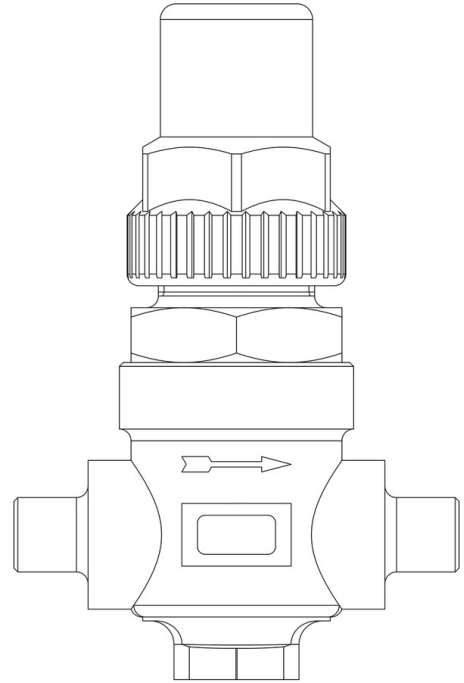

Product Code

6420/6

Capped Valve
3/4" ODS
PS = 45 bar

CLASSIC

Product use

Accessories for use with the following ASHRAE 34:2019 refrigerants, Class A1:

HCFC (R22)

HFC (R134a, R404A, R407C, R410A, R507)

HFO (R1234ze)

HFO + HFC (R448A, R449A, R450A, R452A, R513A, R515A, R515B)

Product Details

Connections SAE Flare -

Connections ODS Ø [in.] 3/4"

ODS Ø [mm] -

Kv [m³/h] 3,5

PS [bar] 45