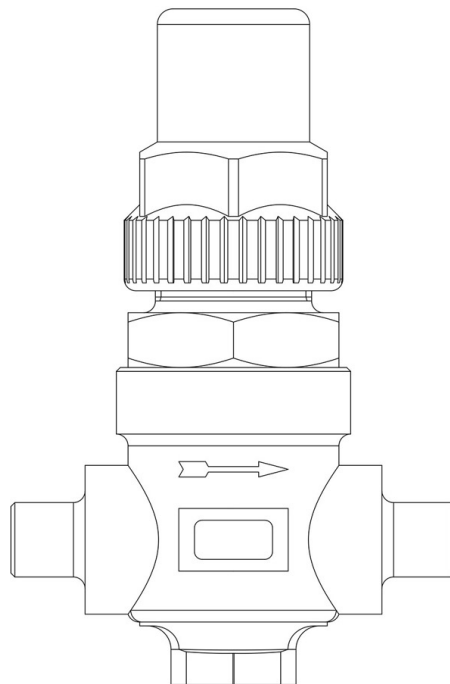

## Product Code

# 6420/3S3

Capped Valve

3/8"Flare x 3/8"ODS<br>PS = 45 bar

CLASSIC

### Product Details

**Connections SAE Flare** 3/8" - OUT

**Connections ODS Ø [in.]** 3/8" - IN

**ODS Ø [mm]** -

**Kv [m<sup>3</sup>/h]** 1

**PS [bar]** 45

**MWP [psi] (1)** 650

**TS [°C] min.** -40