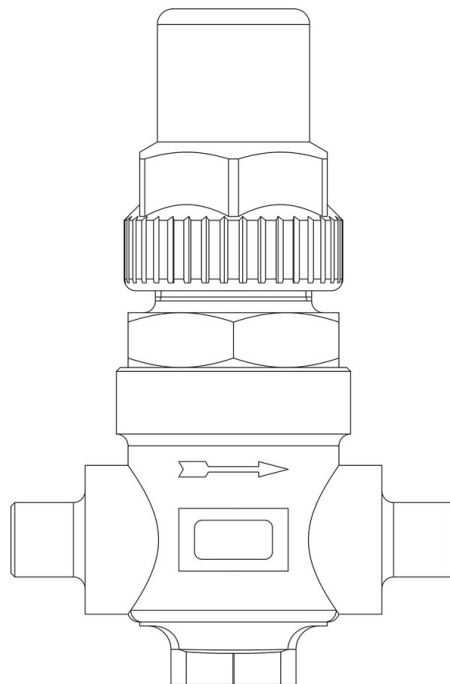

Product Code

6420/3S3

Capped Valve

3/8"Flare x 3/8"ODS
PS = 45 bar

CLASSIC

Product use

Accessories for use with the following ASHRAE 34:2019 refrigerants, Class A1:

HCFC (R22)

HFC (R134a, R404A, R407C, R410A, R507)

HFO (R1234ze)

HFO + HFC (R448A, R449A, R450A, R452A, R513A, R515A, R515B)

Product Details

Connections SAE Flare 3/8" - OUT

Connections ODS Ø [in.] 3/8" - IN

ODS Ø [mm] -