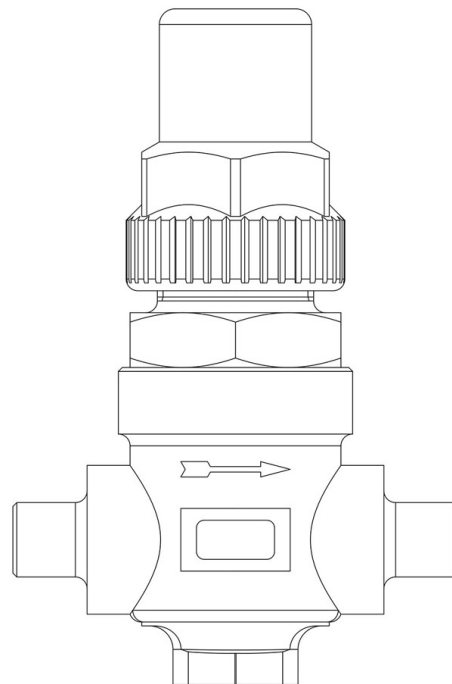

Product Code

6420/3S3

Capped Valve

3/8"Flare x 3/8"ODS
PS = 45 bar

CLASSIC

Product use

Accessories for use with the following ASHRAE 34:2019 refrigerants, Class A1:

HCFC (R22)

HFC (R134a, R404A, R407C, R410A, R507)

HFO (R1234ze)

HFO + HFC (R448A, R449A, R450A, R452A, R513A, R515A, R515B)

Product Details

Connections SAE Flare 3/8" - OUT

Connections ODS Ø [in.] 3/8" - IN

ODS Ø [mm] -