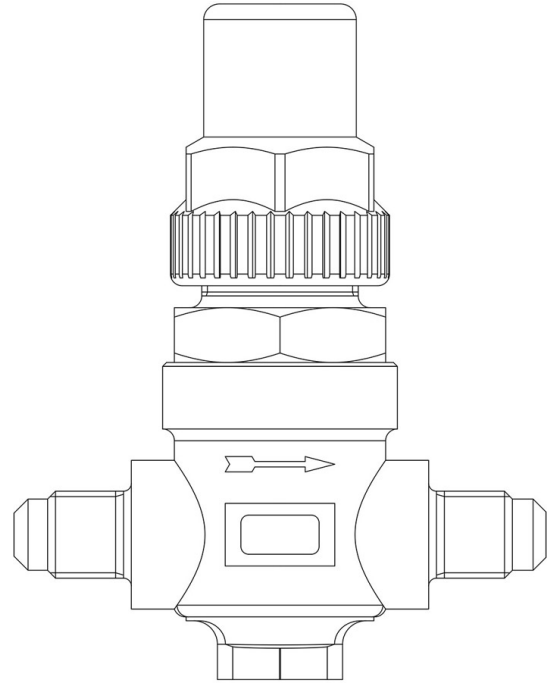

Product Code

6410/6

Capped Valve
3/4" Sae Flare
PS = 45 bar

CLASSIC

Product use

Accessories for use with the following ASHRAE 34:2019 refrigerants, Class A1:

HCFC (R22)

HFC (R134a, R404A, R407C, R410A, R507)

HFO (R1234ze)

HFO + HFC (R448A, R449A, R450A, R452A, R513A, R515A, R515B)

Product Details

Connections SAE Flare 3/4"

Connections ODS Ø [in.] -

ODS Ø [mm] -

Kv [m³/h] 3,5

PS [bar] 45