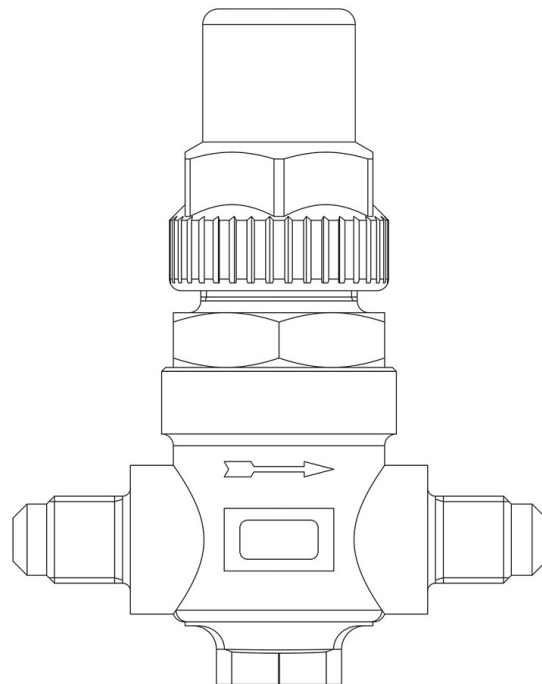

Product Code

6410/6

Capped Valve
3/4" Sae Flare
PS = 45 bar

CLASSIC

Product use

Accessories for use with the following ASHRAE 34:2019 refrigerants, Class A1:

HCFC (R22)

HFC (R134a, R404A, R407C, R410A, R507)

HFO (R1234ze)

HFO + HFC (R448A, R449A, R450A, R452A, R513A, R515A, R515B)

Product Details

Connections SAE Flare 3/4"

Connections ODS Ø [in.] -

ODS Ø [mm] -

Kv [m³/h] 3,5

PS [bar] 45