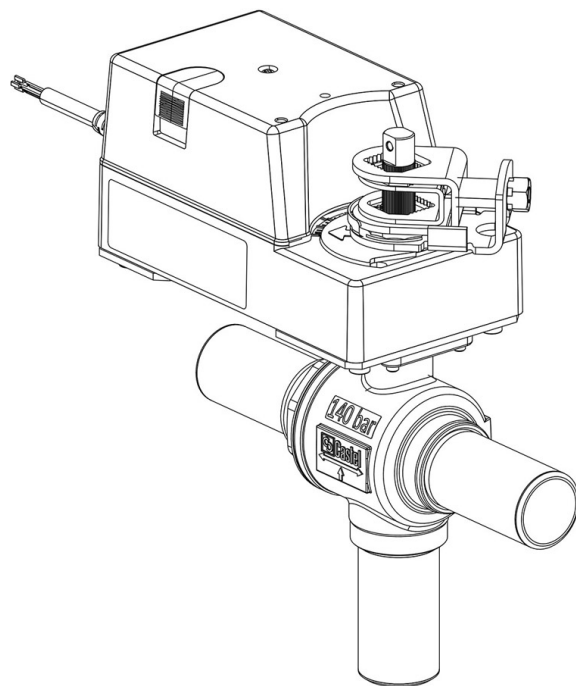

Product Code

**6698EM/M42A2**

3-Ways Motorized Ball Valve CO2  
42,2mm W 24V<br>PS = 140 bar

### Product Details

Part number (1) 6698EM/M42A2

Part number (1)

Connections ODS Ø [in.] -

Connections ODS Ø [mm] -

W Ø [mm] 42

P/N Actuator 9720/RA2

Torque [Nm] 30

Ball port Ø [mm] 37

Kv [m<sup>3</sup>/h] 38,5

PS [bar] 140

TS [°C] min. -40

TS [°C] max. +150

Package pcs 1