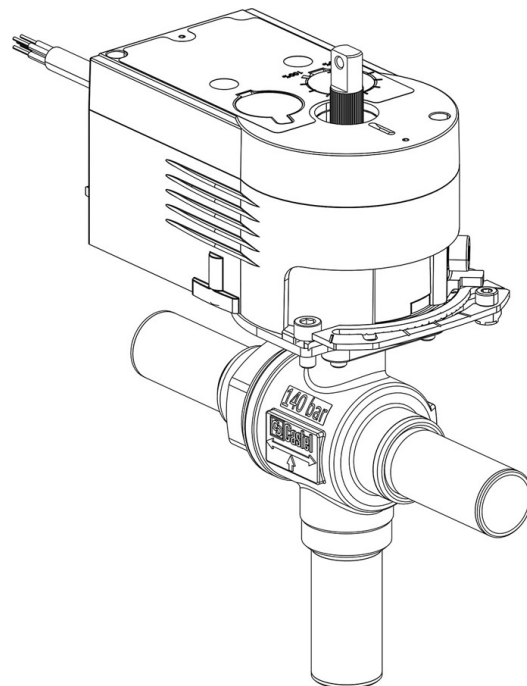

Product Code

6698EM/M22A6

3-Ways Motorized Ball Valve CO2
22mm W 230V
PS = 140 bar

Product use

Accessories for use with refrigerant R744.

Product Details

Part number (1) 6698EM/M22A6

Part number (1)

Connections ODS Ø [in.] -

Connections ODS Ø [mm] -

W Ø [mm] 22

P/N Actuator 9700/RA6

Torque [Nm] 10

Ball port Ø [mm] 19

Kv [m³/h] 10,7

PS [bar] 140

TS [°C] min. -40

TS [°C] max. +150

Package pcs 1

Notes where expressly stated

(1): including actuator and mounting plate

NB: proportional flow versions available