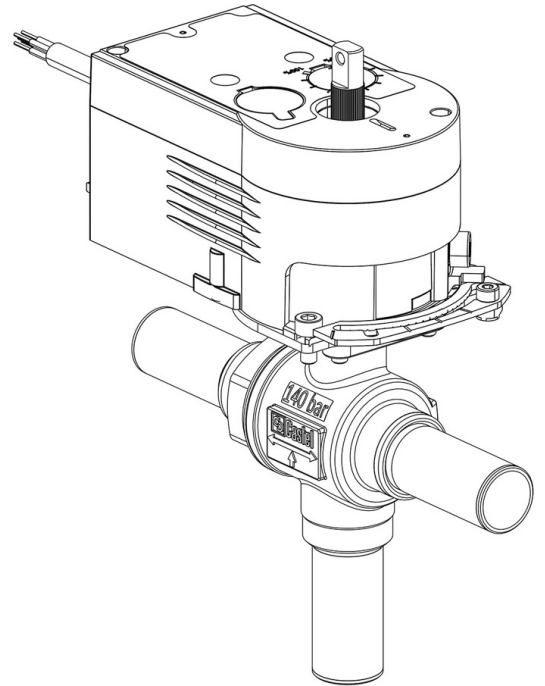

Product Code

**6698EM/M22A6**

3-Ways Motorized Ball Valve CO2  
22mm W 230V  
PS = 140 bar

### Product use

Accessories for use with refrigerant R744.

### Product Details

Part number (1) 6698EM/M22A6

Part number (1)

Connections ODS Ø [in.] -

Connections ODS Ø [mm] -

W Ø [mm] 22

P/N Actuator 9700/RA6

Torque [Nm] 10

Ball port Ø [mm] 19

Kv [m<sup>3</sup>/h] 10,7

PS [bar] 140

TS [°C] min. -40

TS [°C] max. +150

Package pcs 1