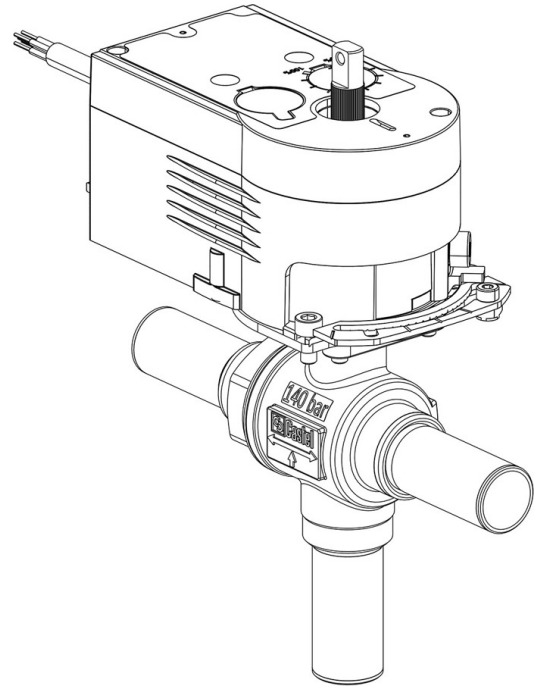

Product Code

6698EM/M22A2

3-Ways Motorized Ball Valve CO2
22mm W 24V
PS = 140 bar

Product use

Accessories for use with refrigerant R744.

Product Details

Part number (1) 6698EM/M22A2

Part number (1)

Connections ODS Ø [in.] -

Connections ODS Ø [mm] -

W Ø [mm] 22

P/N Actuator 9700/RA2

Torque [Nm] 10

Ball port Ø [mm] 19

Kv [m³/h] 10,7

PS [bar] 140

TS [°C] min. -40

TS [°C] max. +150

Package pcs 1

Notes where expressly stated

(1): including actuator and mounting plate

NB: proportional flow versions available