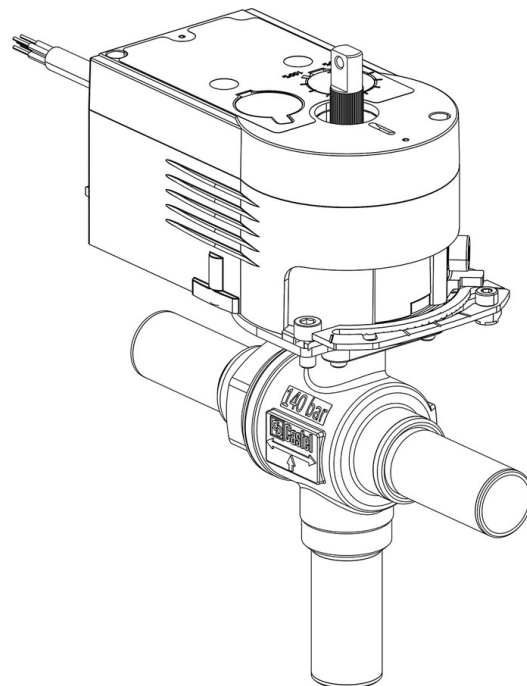

Product Code

6698EM/M22A2

3-Ways Motorized Ball Valve CO2
22mm W 24V
PS = 140 bar

Product use

Accessories for use with refrigerant R744.

Product Details

Part number (1) 6698EM/M22A2

Part number (1)

Connections ODS Ø [in.] -

Connections ODS Ø [mm] -

W Ø [mm] 22

P/N Actuator 9700/RA2

Torque [Nm] 10

Ball port Ø [mm] 19

Kv [m³/h] 10,7

PS [bar] 140

TS [°C] min. -40

TS [°C] max. +150

Package pcs 1

Notes where expressly stated

(1): including actuator and mounting plate

NB: proportional flow versions available