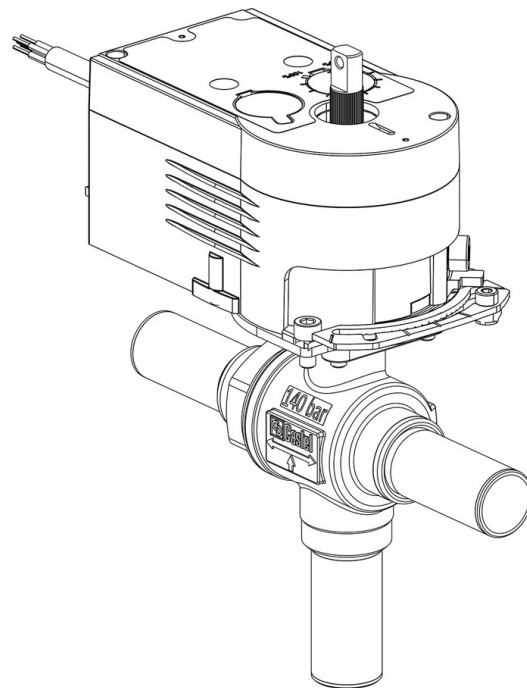

# 6698EM/M12A6

3-Ways Motorized Ball Valve-CO2  
12mm W 230V<br>PS = 140 bar

## Product Details

Part number (1) 6698EM/M12A6

Part number (1) NEW

Connections ODS Ø [in.] -

Connections ODS Ø [mm] -

W Ø [mm] 12

P/N Actuator 9700/RA6

Torque [Nm] 10

Ball port Ø [mm] 13,5

Kv [m<sup>3</sup>/h] 4,6

PS [bar] 140

TS [°C] min. -40

TS [°C] max. +150

Package pcs 1