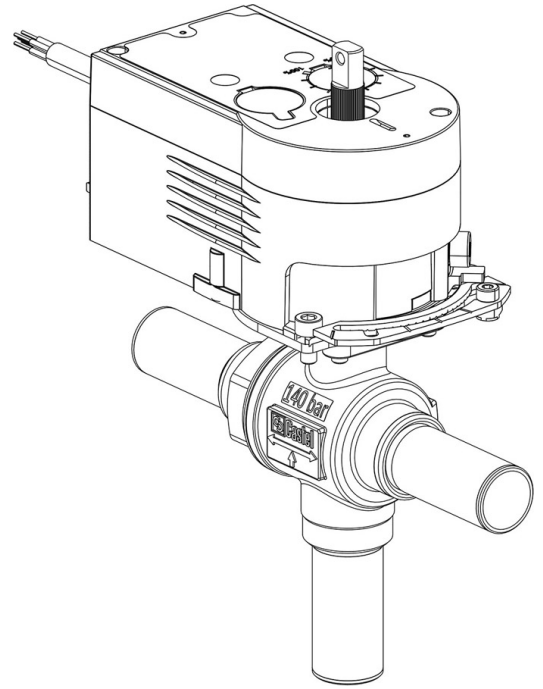

## Product Code

# 6698EM/M12A6

3-Ways Motorized Ball Valve-CO2  
12mm W 230V<br>PS = 140 bar

## Product Details

Part number (1) 6698EM/M12A6

Part number (1) NEW

Connections ODS Ø [in.] -

Connections ODS Ø [mm] -

W Ø [mm] 12

P/N Actuator 9700/RA6

Torque [Nm] 10

Ball port Ø [mm] 13,5

Kv [m<sup>3</sup>/h] 4,6

PS [bar] 140

TS [°C] min. -40

TS [°C] max. +150

Package pcs 1