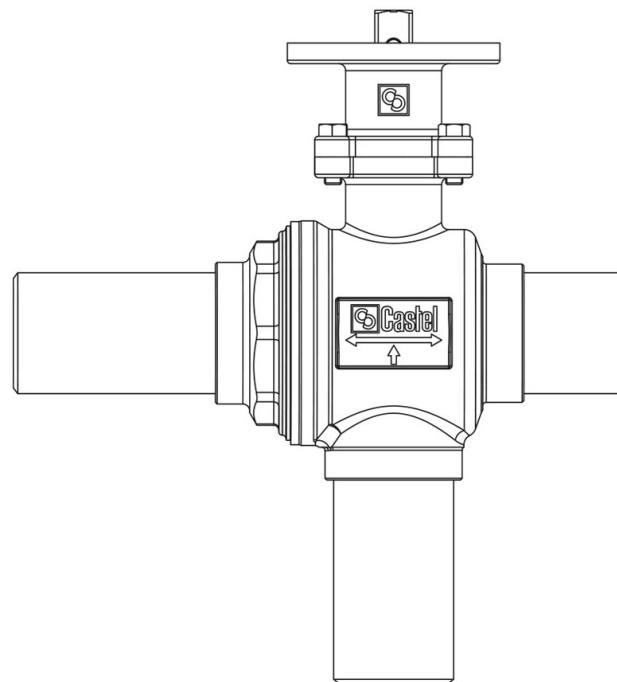

Product Code

6698EB/M73

3-Ways Valves to be motorized

Product use

Accessories for use with refrigerant R744.

Product Details

Part number (1) 6698EB/M73

Part number (1) NEW

Connections ODS Ø [in.]

Connections W Ø [mm] 73

Ball port Ø [mm] 55

Kv [m³/h] 83,0

PS [bar] 140

MWP [psi] (2)

TS [°C] min. -40

TS [°C] max. +150

Package pcs 1

Notes where expressly stated

NB: proportional flow versions available

(1): with adapter for actuators with ISO mounting flange

(2): according to UL approval

(3): not UL approved

(4): UL approval ongoing