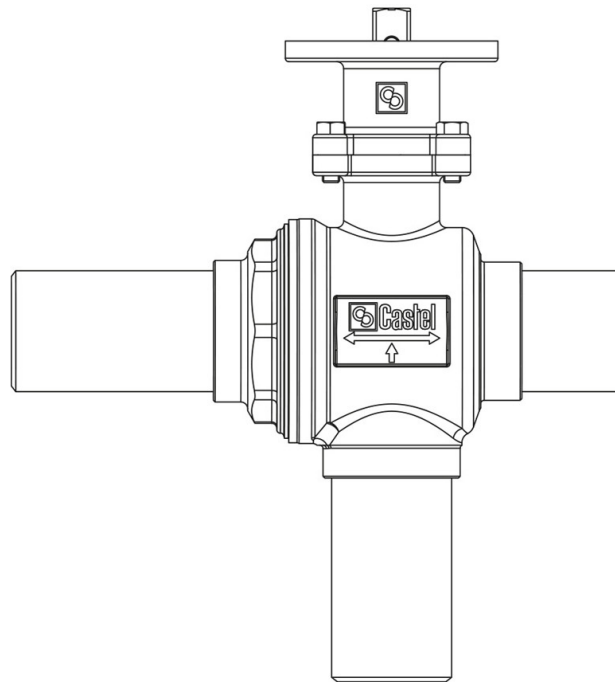

Product Code

6698EB/M73

3-Ways Valves to be motorized

Product use

Accessories for use with refrigerant R744.

Product Details

Part number (1) 6698EB/M73

Part number (1) NEW

Connections ODS Ø [in.]

Connections W Ø [mm] 73

Ball port Ø [mm] 55

Kv [m³/h] 83,0

PS [bar] 140

MWP [psi] (2)

TS [°C] min. -40

TS [°C] max. +150

Package pcs 1

Notes where expressly stated

NB: proportional flow versions available

(1): with adapter for actuators with ISO mounting flange

(2): according to UL approval

(3): not UL approved

(4): UL approval ongoing