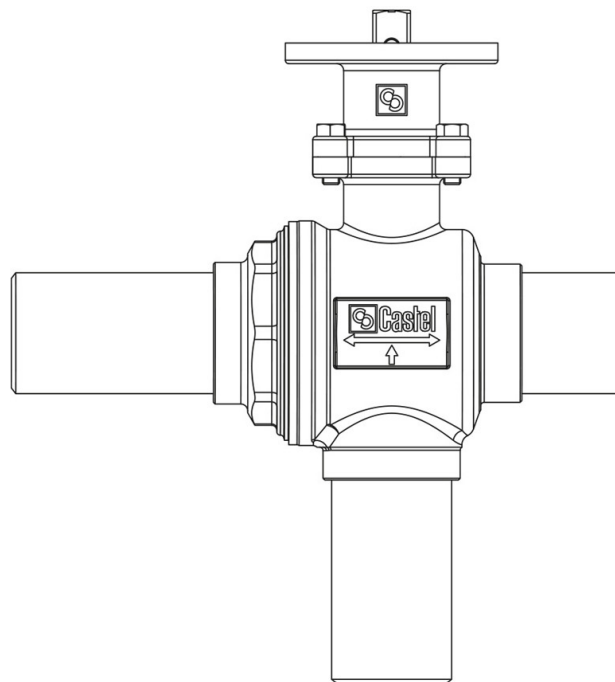

Product Code

6698EB/M60

3-Ways Valves to be motorized

Product use

Accessories for use with refrigerant R744.

Product Details

Part number (1) 6698EB/M60

Part number (1) NEW

Connections ODS Ø [in.]

Connections W Ø [mm] 60

Ball port Ø [mm] 48

Kv [m³/h] 63,0

PS [bar] 140

MWP [psi] (2)

TS [°C] min. -40

TS [°C] max. +150

Package pcs 1

Notes where expressly stated

NB: proportional flow versions available

(1): with adapter for actuators with ISO mounting flange

(2): according to UL approval

(3): not UL approved

(4): UL approval ongoing