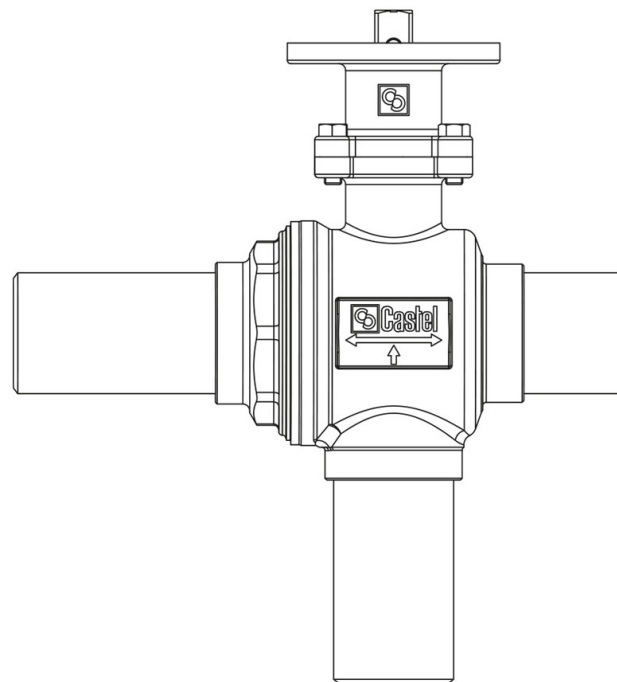

Product Code

**6698EB/M35**

3-Ways Valves to be motorized CO2  
35mm W  
PS = 140 bar

### Product Details

Part number (1) 6698EB/M35

Part number (1)

Connections ODS Ø [in.]

Connections W Ø [mm] 35

Ball port Ø [mm] 28

Kv [m<sup>3</sup>/h] 20,3

PS [bar] 140